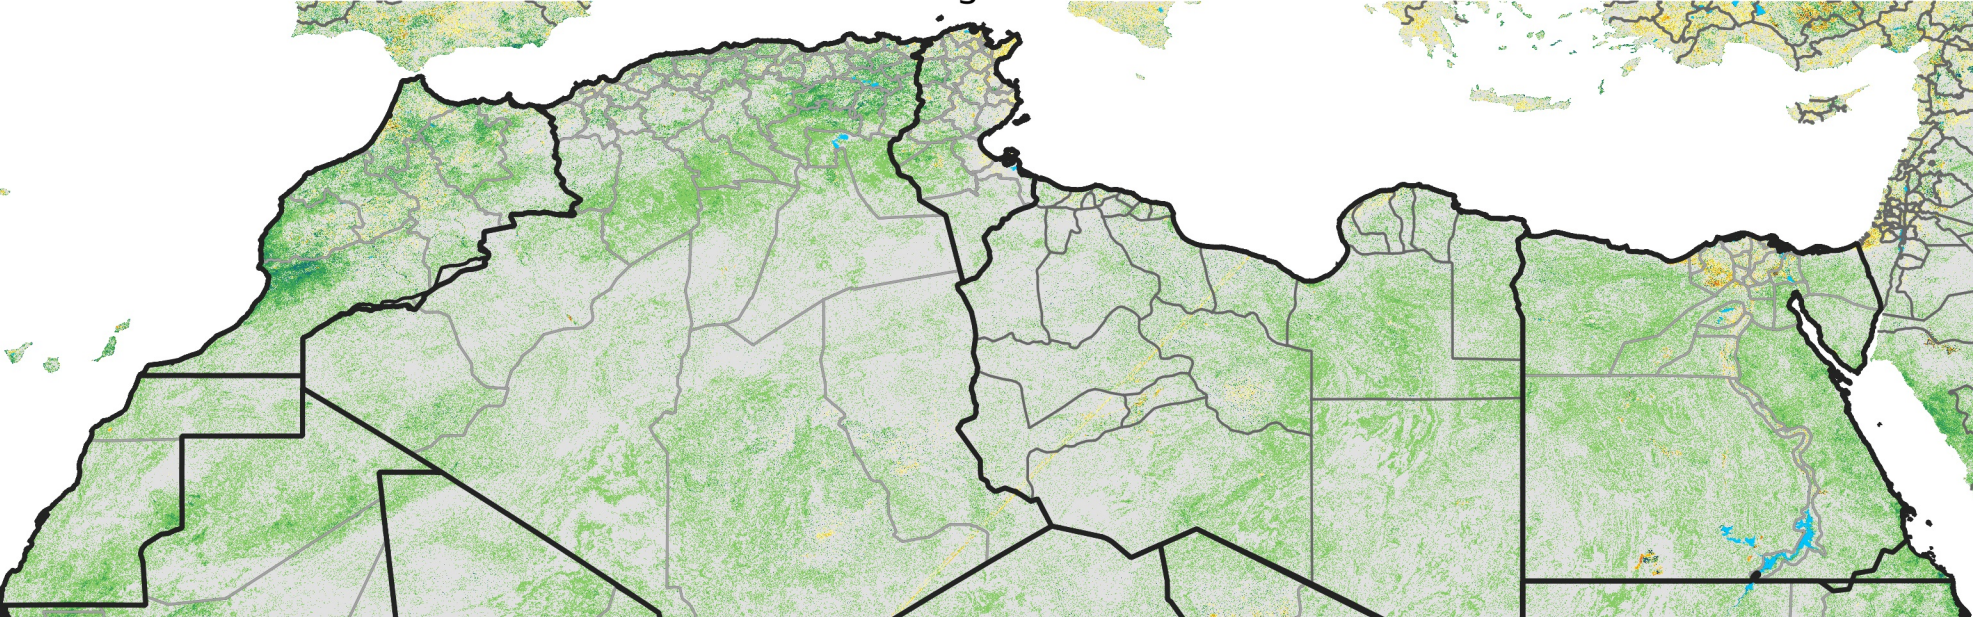

North Africa Percent of Mean NDVI

2011 / mean (2003 - 2022)
Period 23 / August 11 - 20, 2011

Percent of Normal