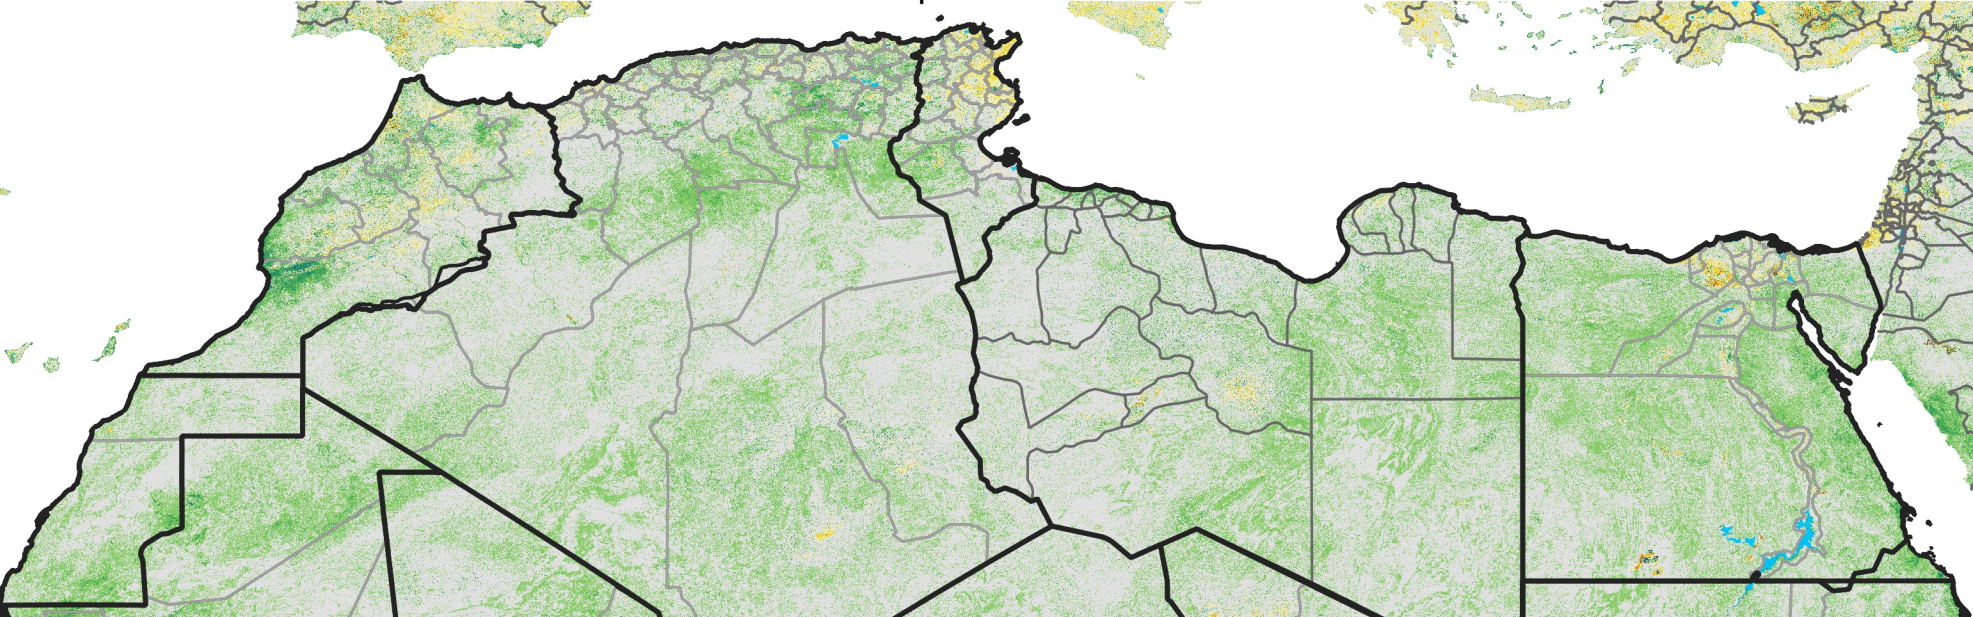

North Africa Percent of Mean NDVI

2011 / mean (2003 - 2022)
Period 25 / September 01 - 10, 2011

Percent of Normal