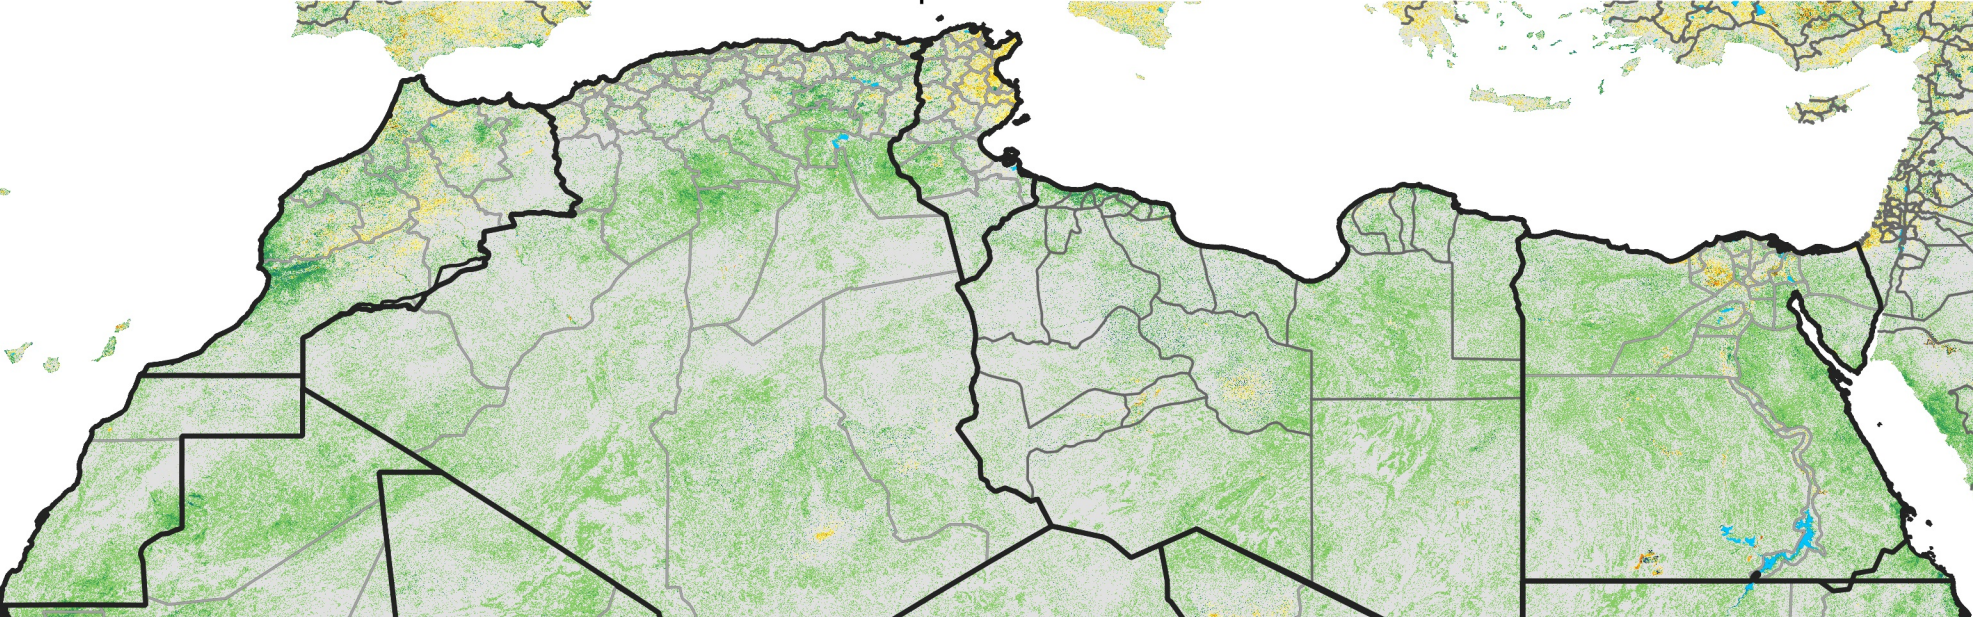

# North Africa Percent of Mean NDVI

2011 / mean (2003 - 2022)  
Period 26 / September 11 - 20, 2011