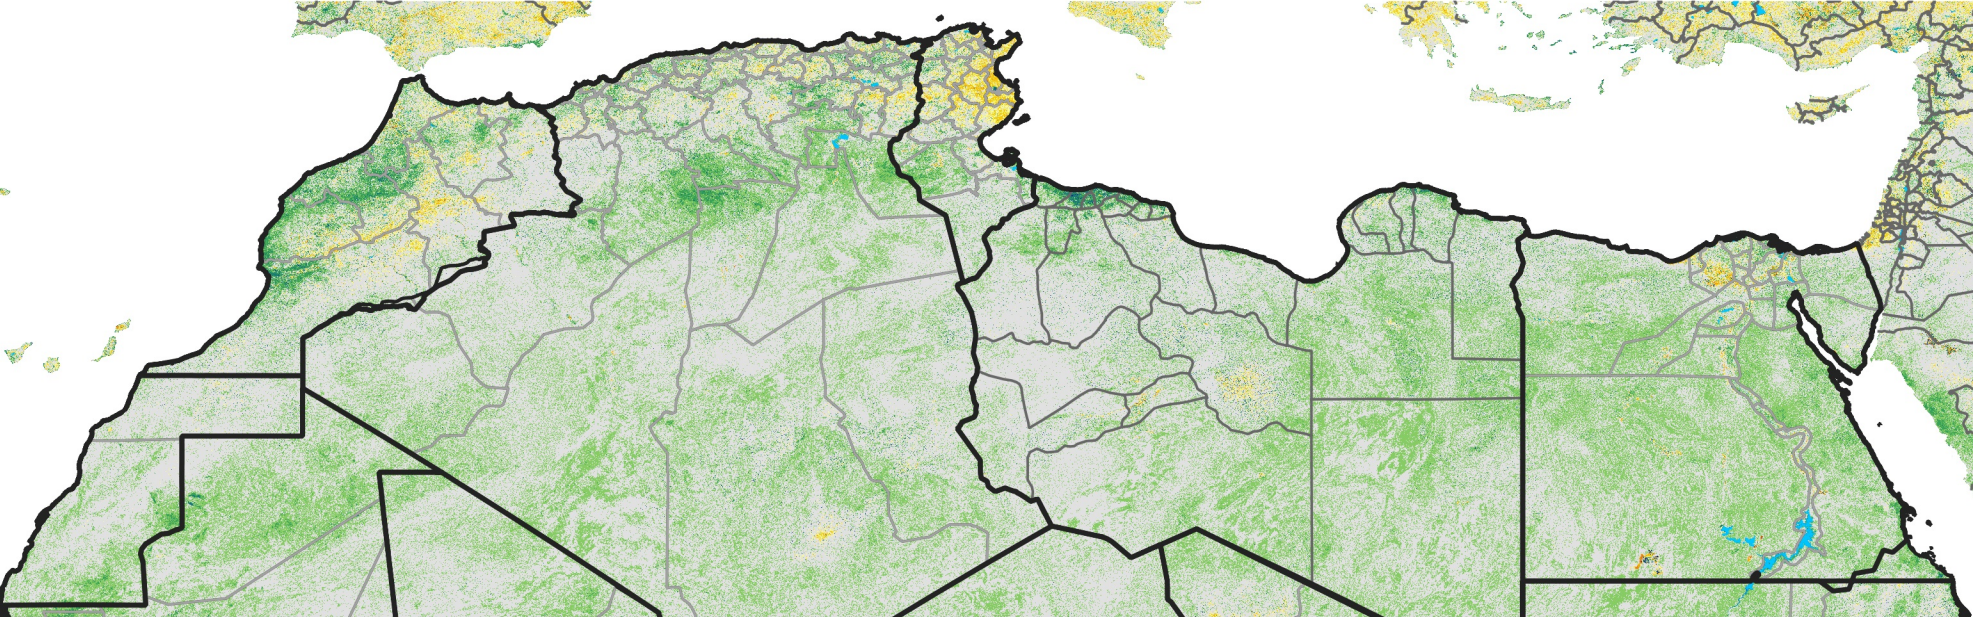

North Africa Percent of Mean NDVI

2011 / mean (2003 - 2022)
Period 28 / October 01 - 10, 2011

Percent of Normal