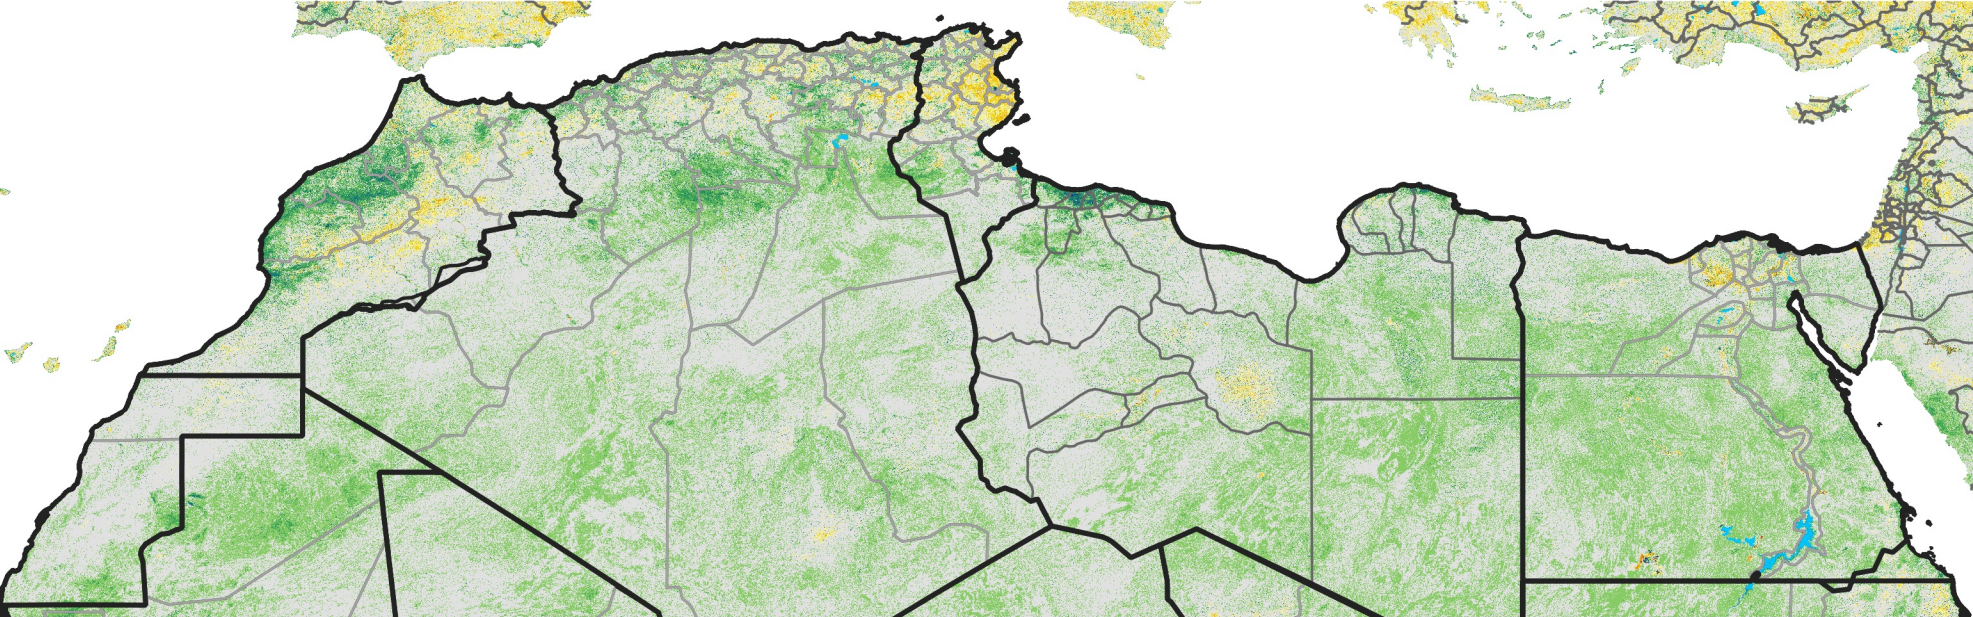

North Africa Percent of Mean NDVI

2011 / mean (2003 - 2022)
Period 29 / October 11 - 20, 2011

Percent of Normal