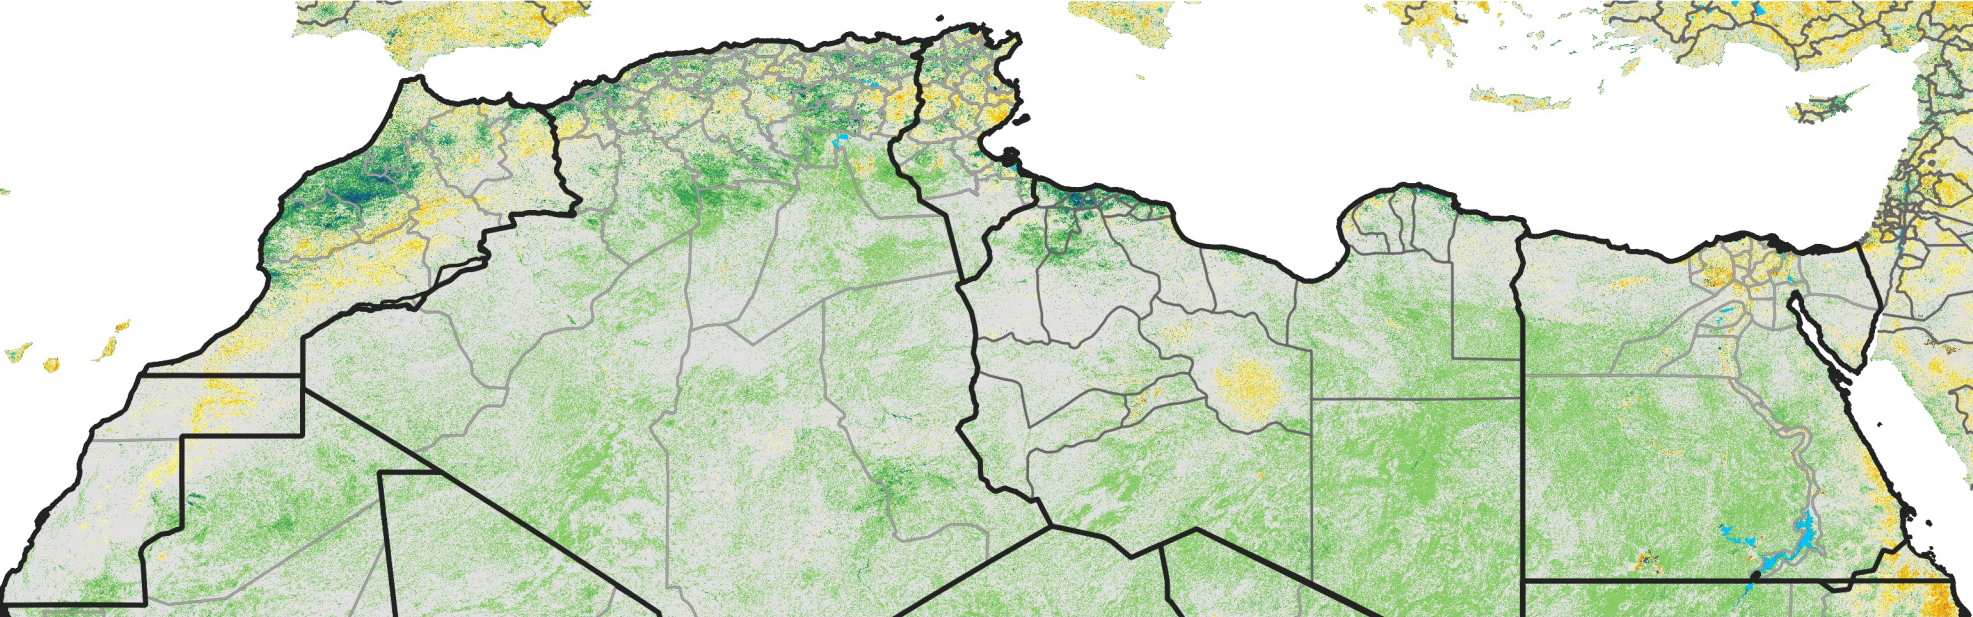

# North Africa Percent of Mean NDVI

2011 / mean (2003 - 2022)  
Period 32 / November 11 - 20, 2011