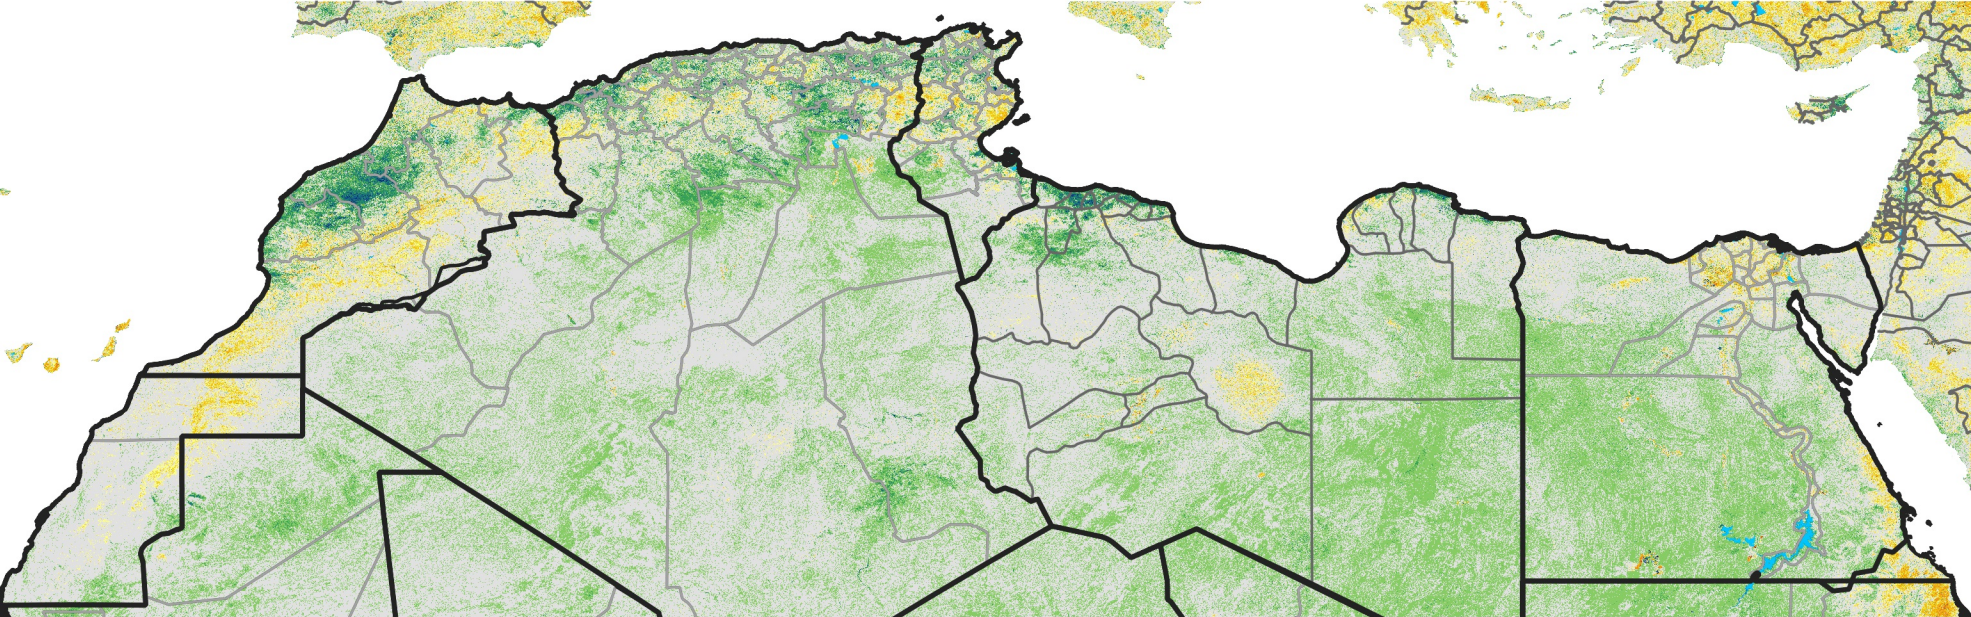

North Africa Percent of Mean NDVI

2011 / mean (2003 - 2022)
Period 33 / November 21 - 30, 2011

Percent of Normal