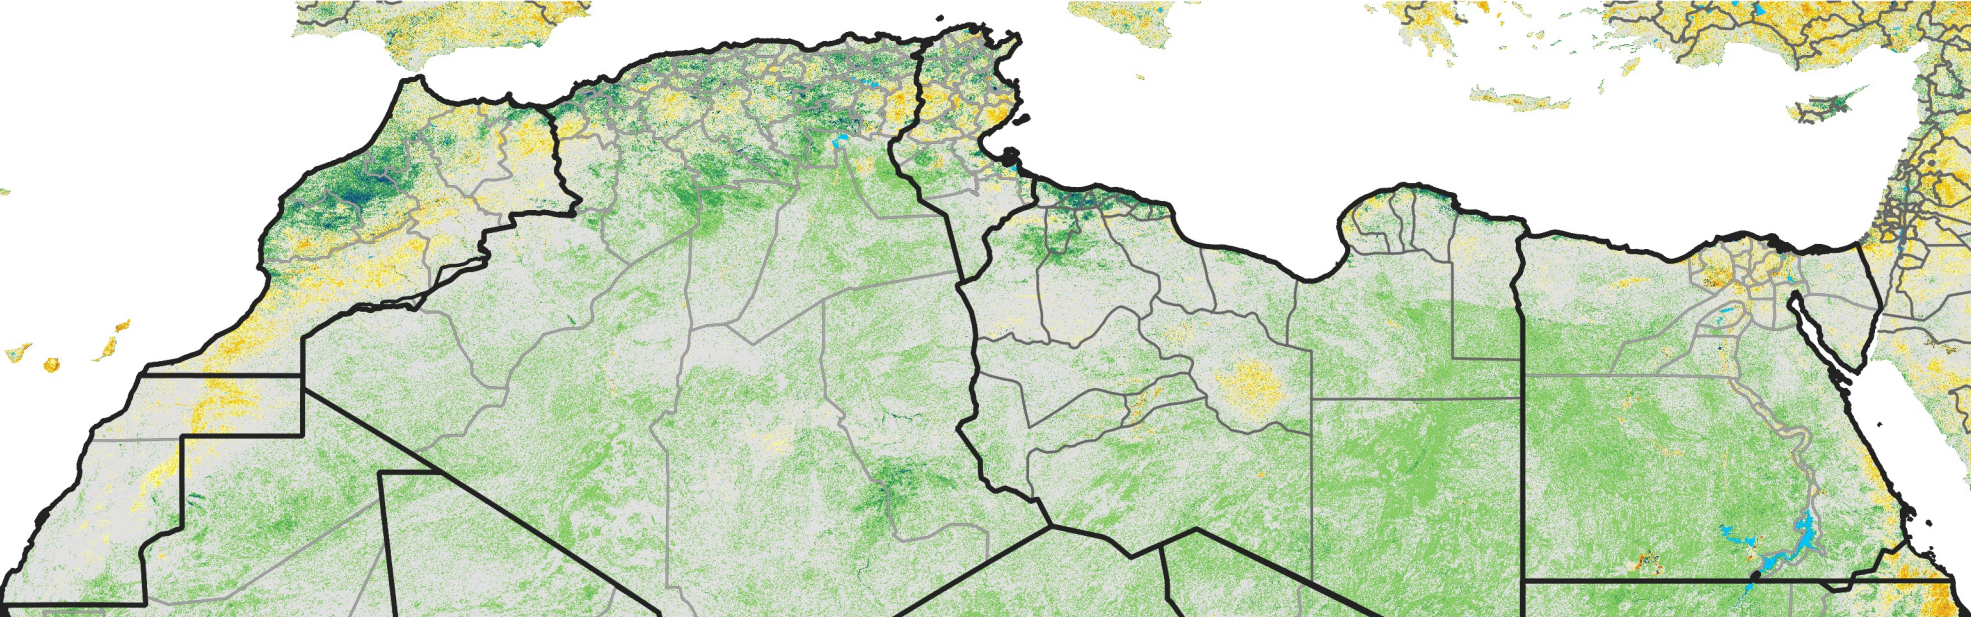

North Africa Percent of Mean NDVI

2011 / mean (2003 - 2022)
Period 34 / December 01 - 10, 2011

Percent of Normal