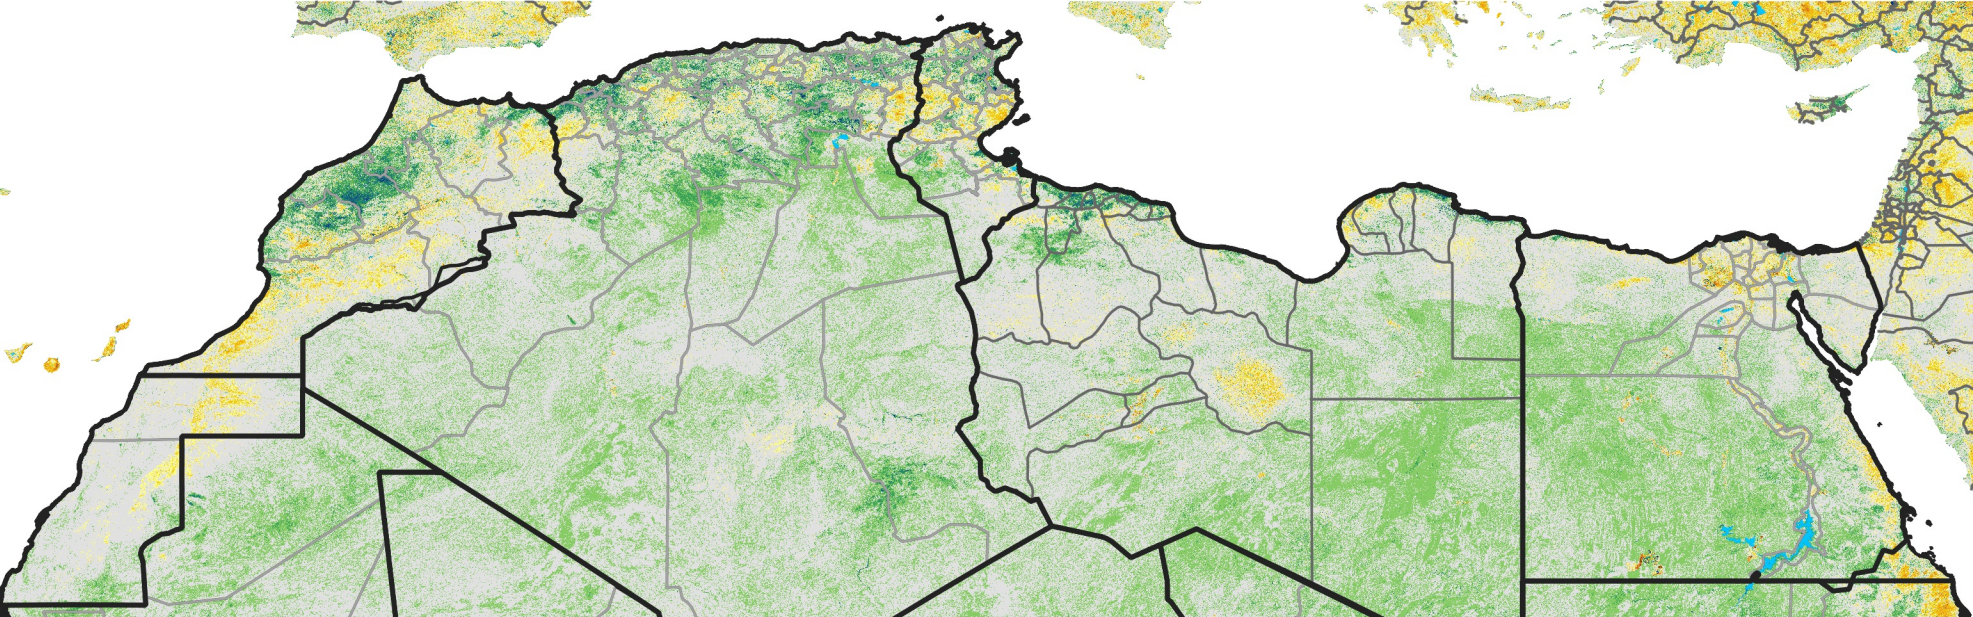

North Africa Percent of Mean NDVI

2011 / mean (2003 - 2022)
Period 35 / December 11 - 20, 2011

Percent of Normal