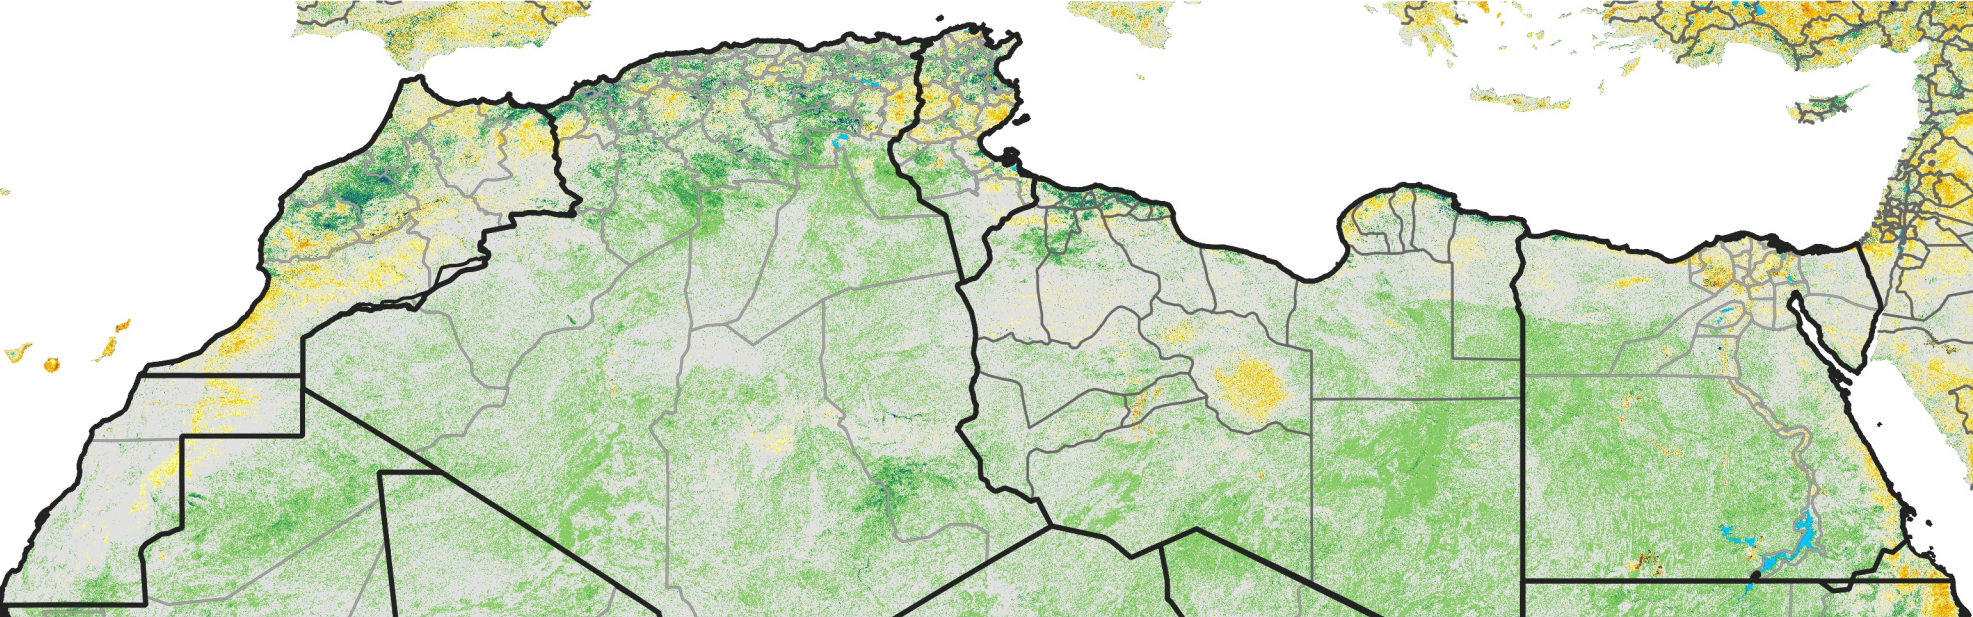

North Africa Percent of Mean NDVI

2011 / mean (2003 - 2022)

Period 36 / December 21 - 31, 2011

Percent of Normal