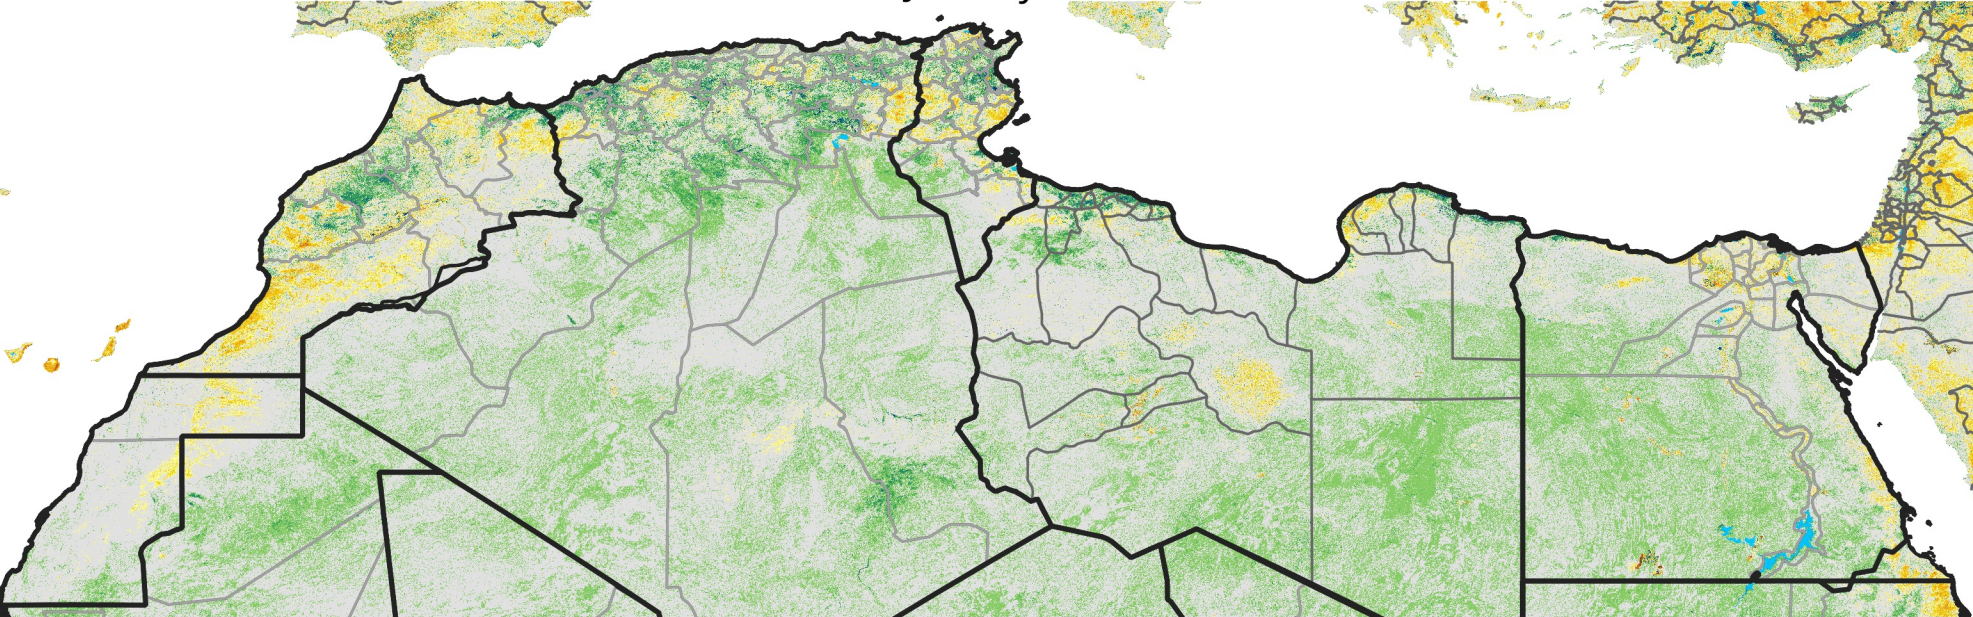

North Africa Percent of Mean NDVI

2012 / mean (2003 - 2022)
Period 01 / January 01 - 10, 2012

Percent of Normal