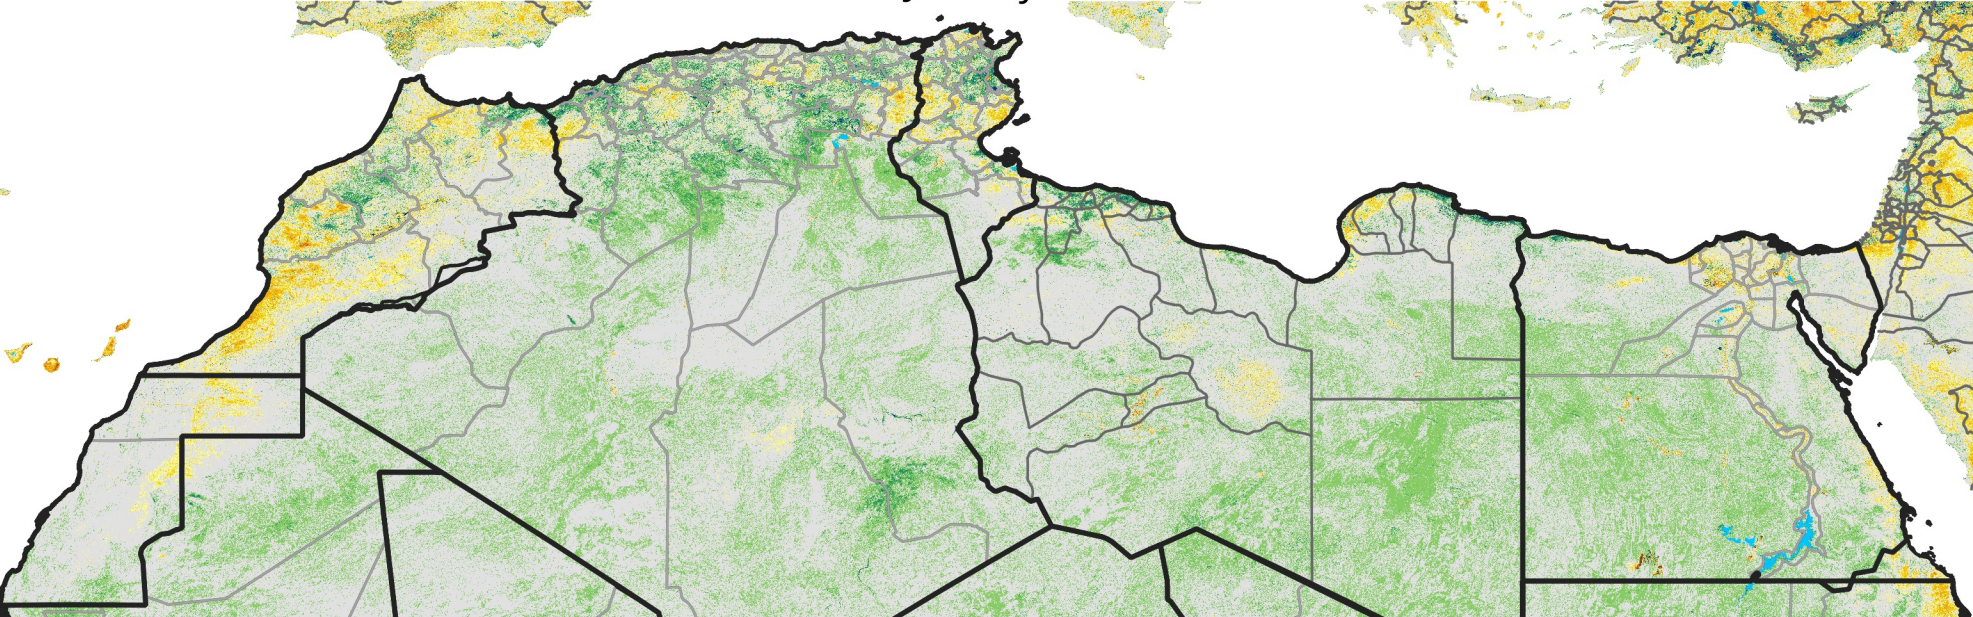

North Africa Percent of Mean NDVI

2012 / mean (2003 - 2022)
Period 02 / January 11 - 20, 2012

Percent of Normal