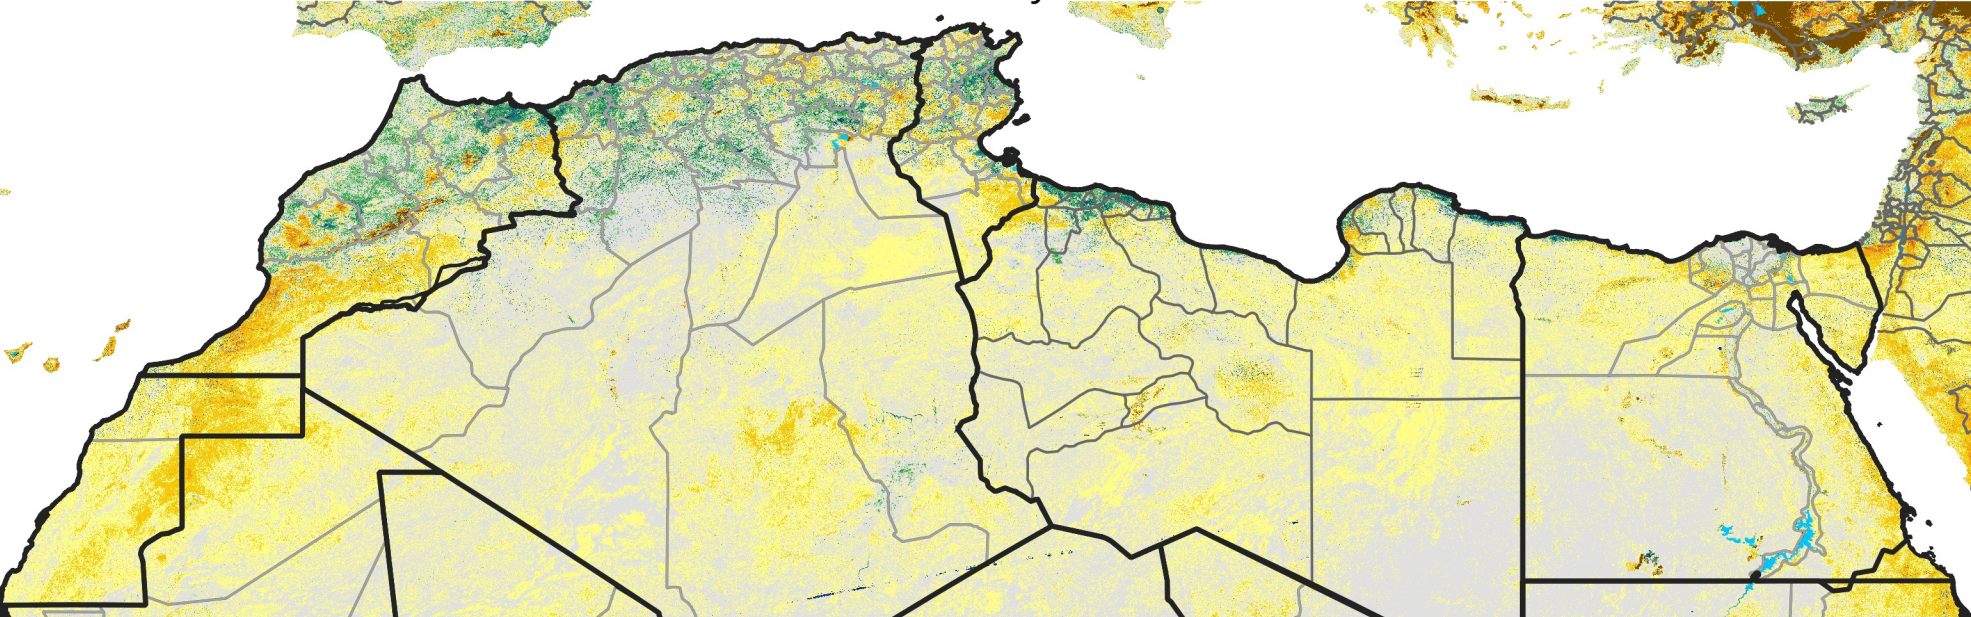

North Africa Percent of Mean NDVI

2012 / mean (2003 - 2022)
Period 05 / February 11 - 20, 2012

Percent of Normal