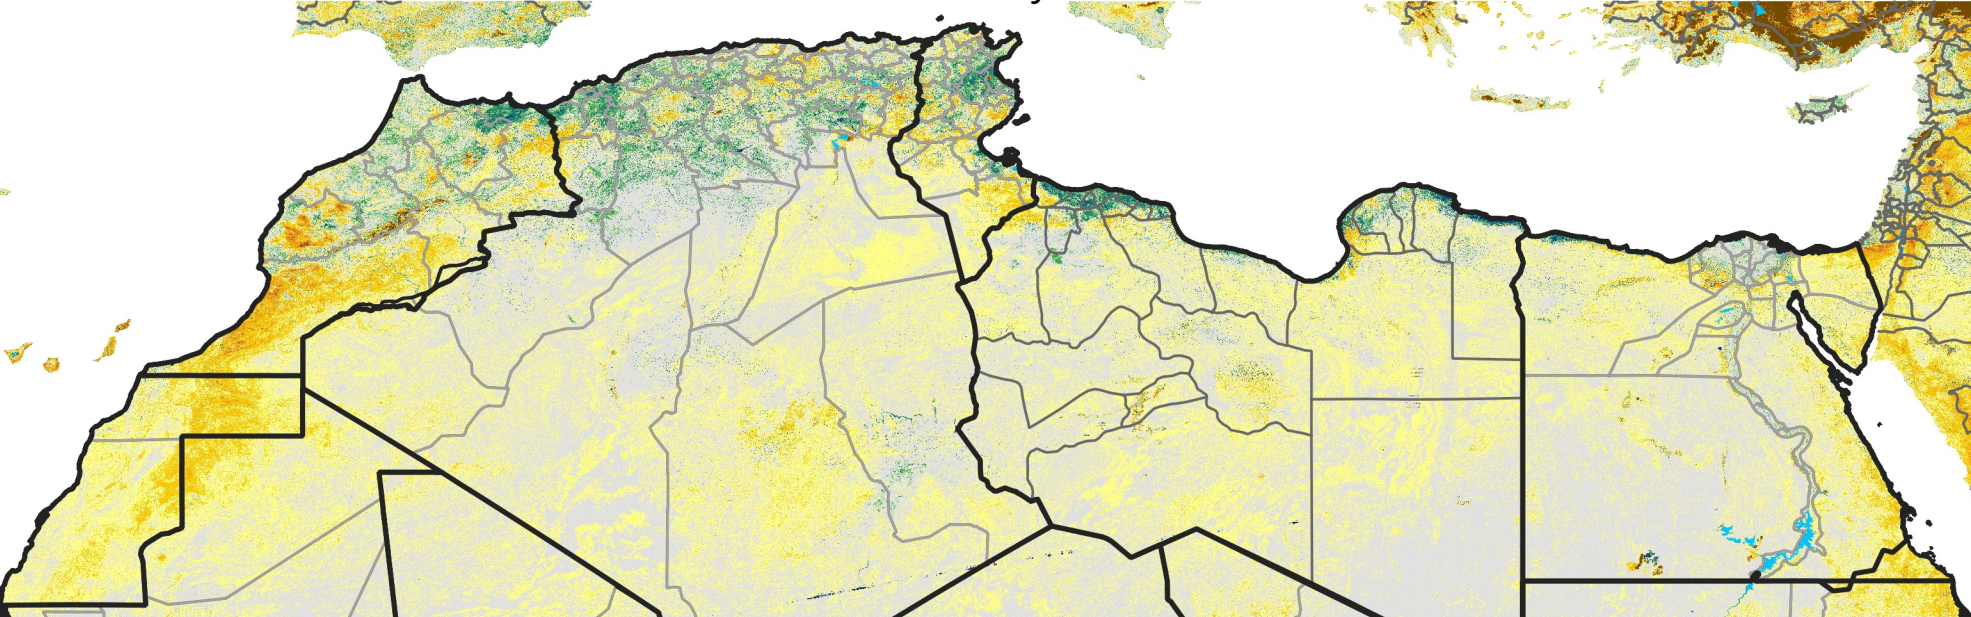

North Africa Percent of Mean NDVI

2012 / mean (2003 - 2022)
Period 06 / February 21 - 29, 2012

Percent of Normal