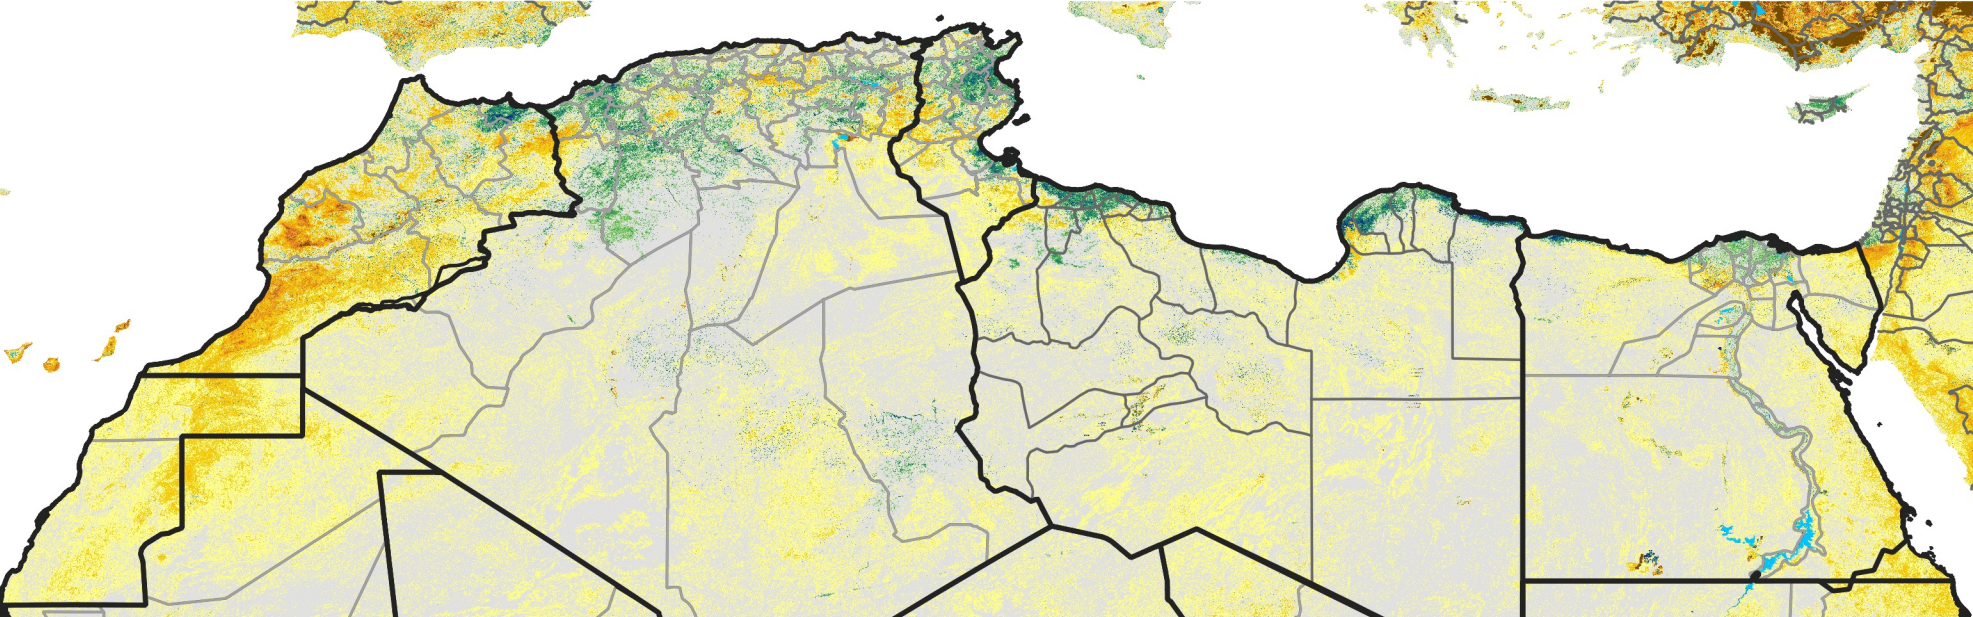

North Africa Percent of Mean NDVI

2012 / mean (2003 - 2022)
Period 08 / March 11 - 20, 2012

Percent of Normal