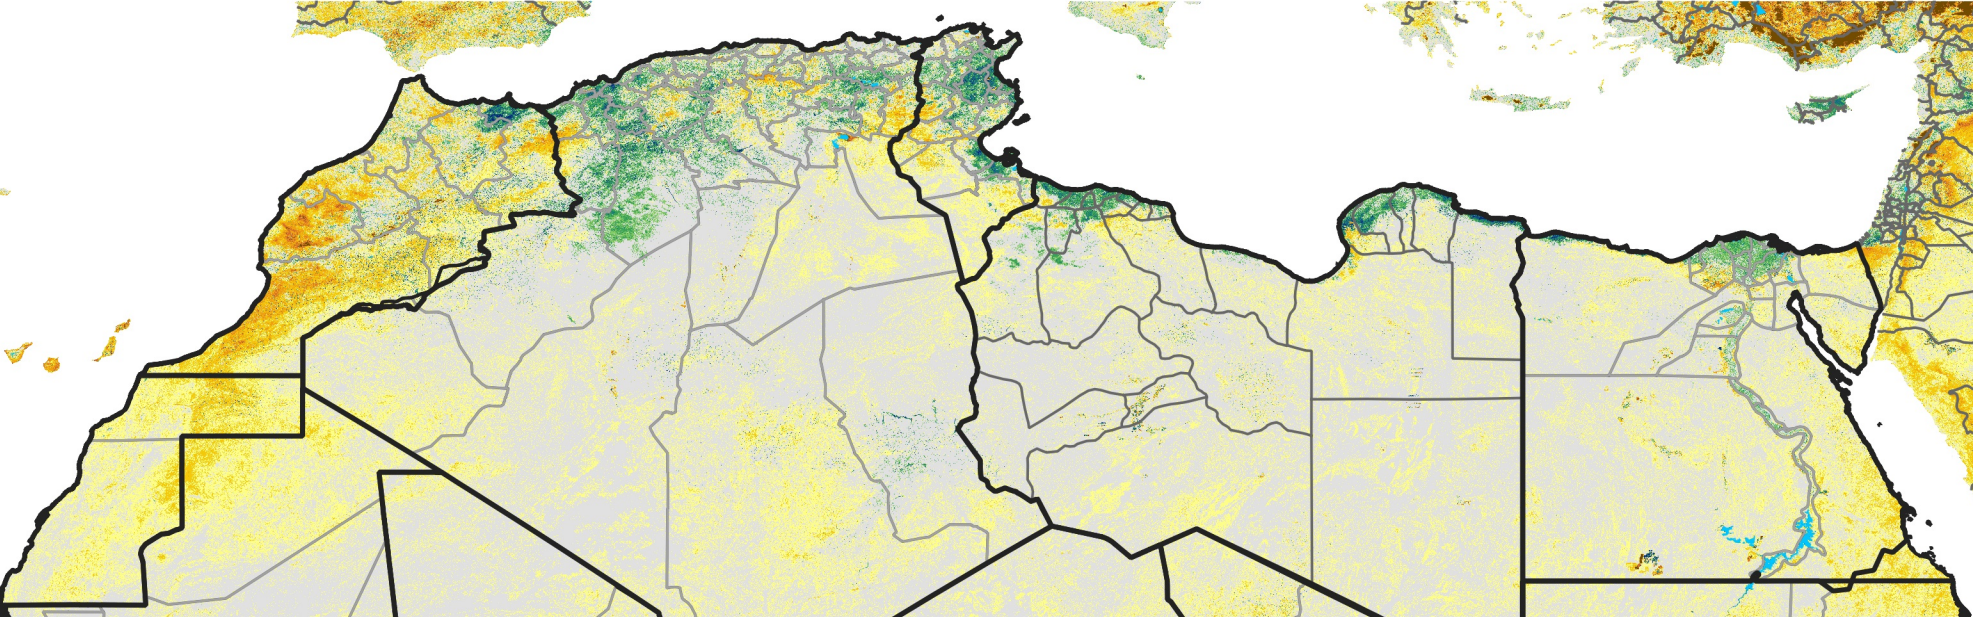

North Africa Percent of Mean NDVI

2012 / mean (2003 - 2022)
Period 09 / March 21 - 31, 2012

Percent of Normal