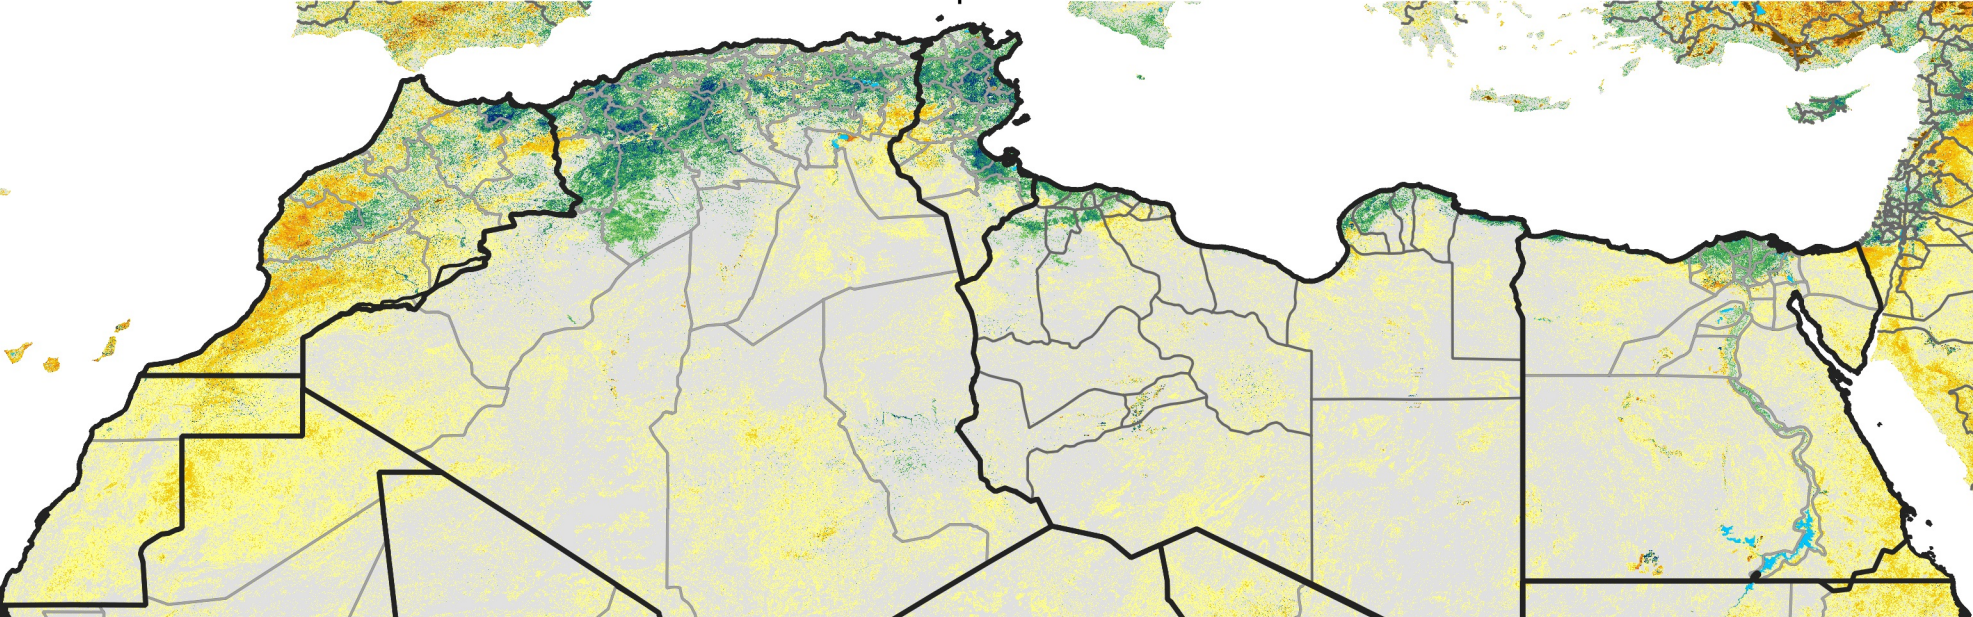

North Africa Percent of Mean NDVI

2012 / mean (2003 - 2022)
Period 11 / April 11 - 20, 2012

Percent of Normal