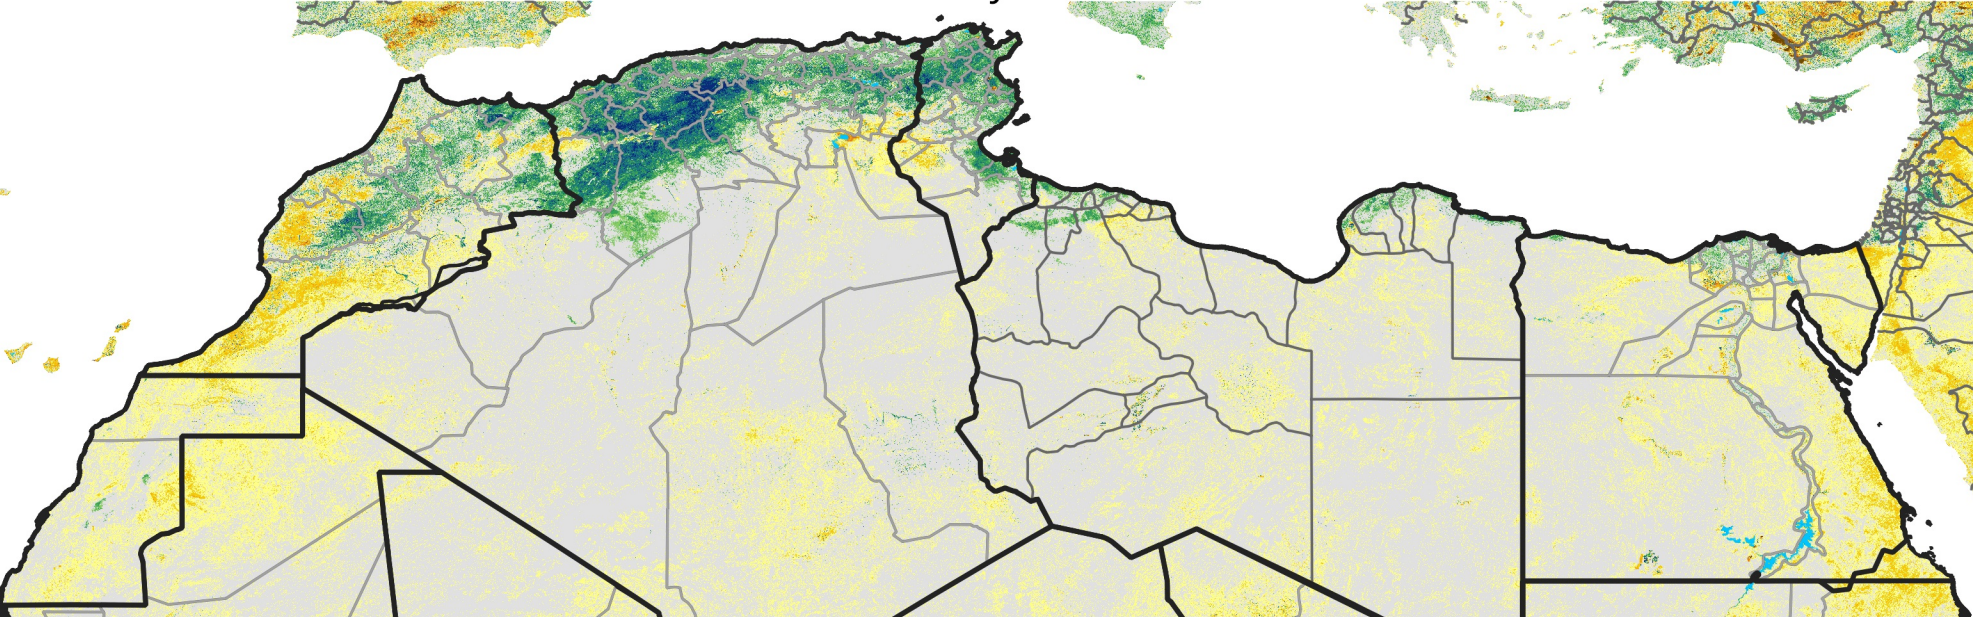

North Africa Percent of Mean NDVI

2012 / mean (2003 - 2022)
Period 13 / May 01 - 10, 2012

Percent of Normal