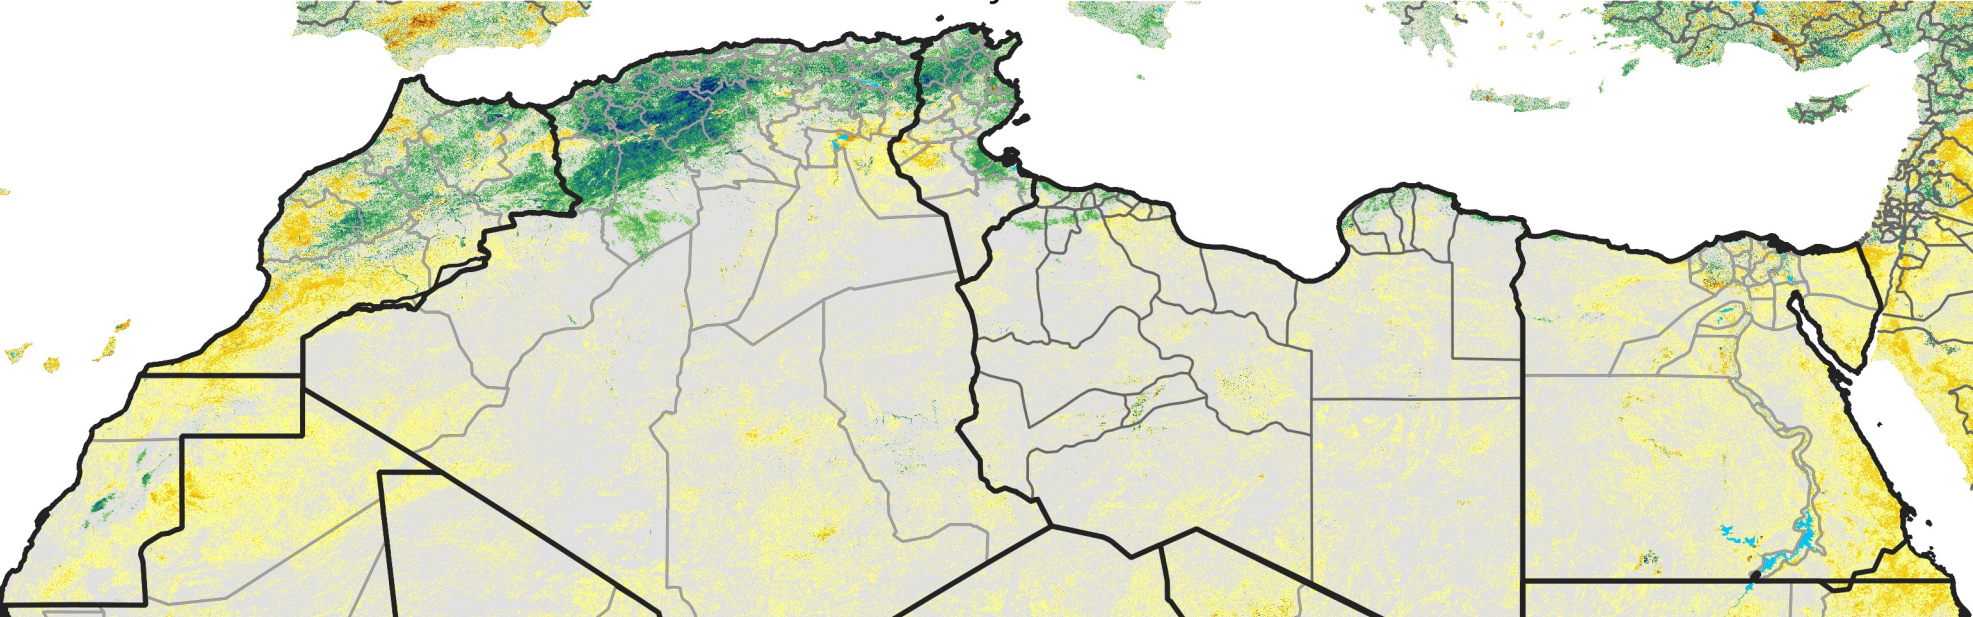

North Africa Percent of Mean NDVI

2012 / mean (2003 - 2022)
Period 14 / May 11 - 20, 2012

Percent of Normal