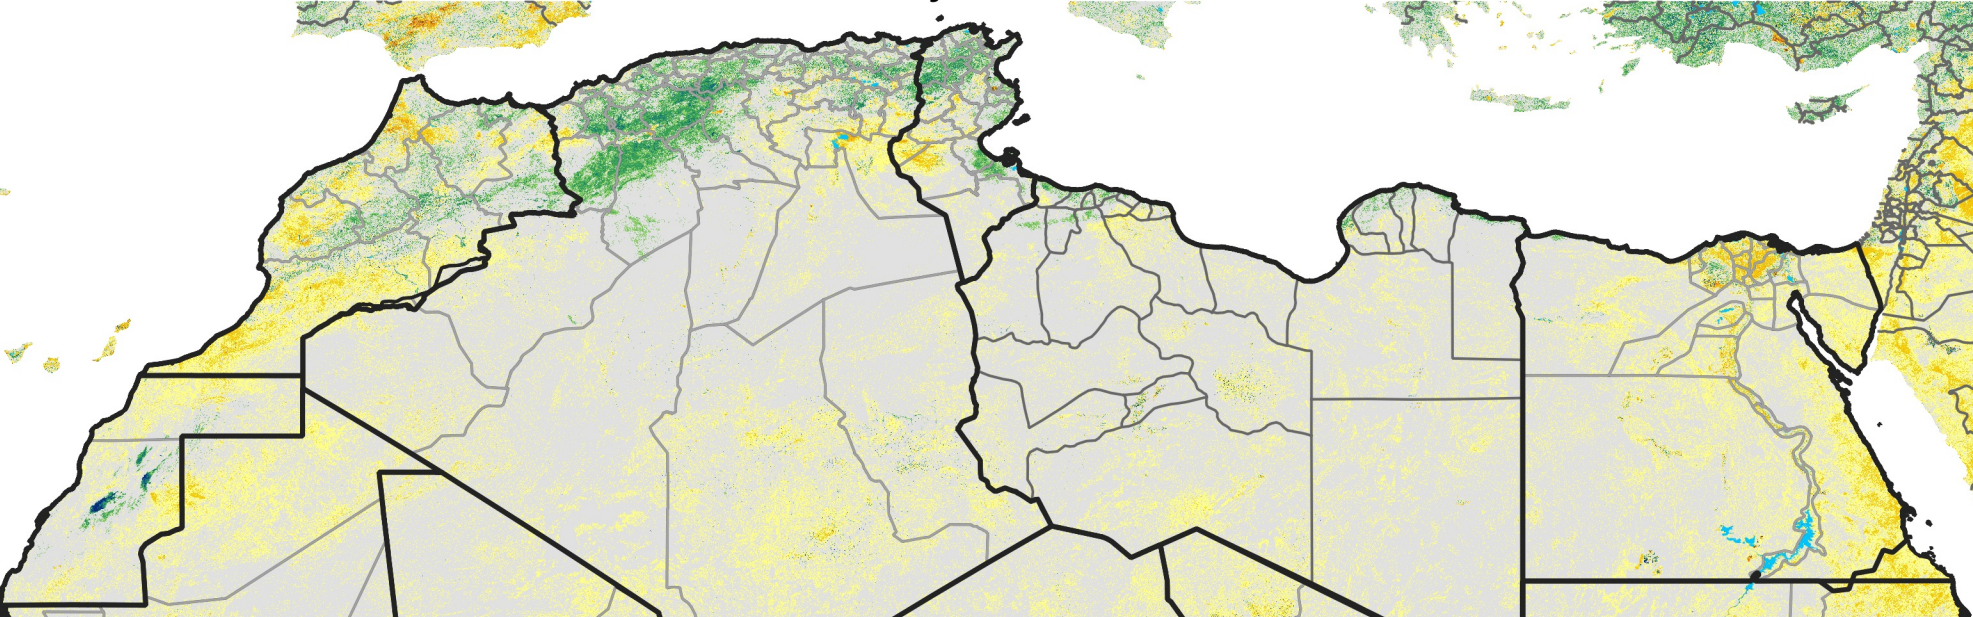

North Africa Percent of Mean NDVI

2012 / mean (2003 - 2022)
Period 16 / June 01 - 10, 2012

Percent of Normal