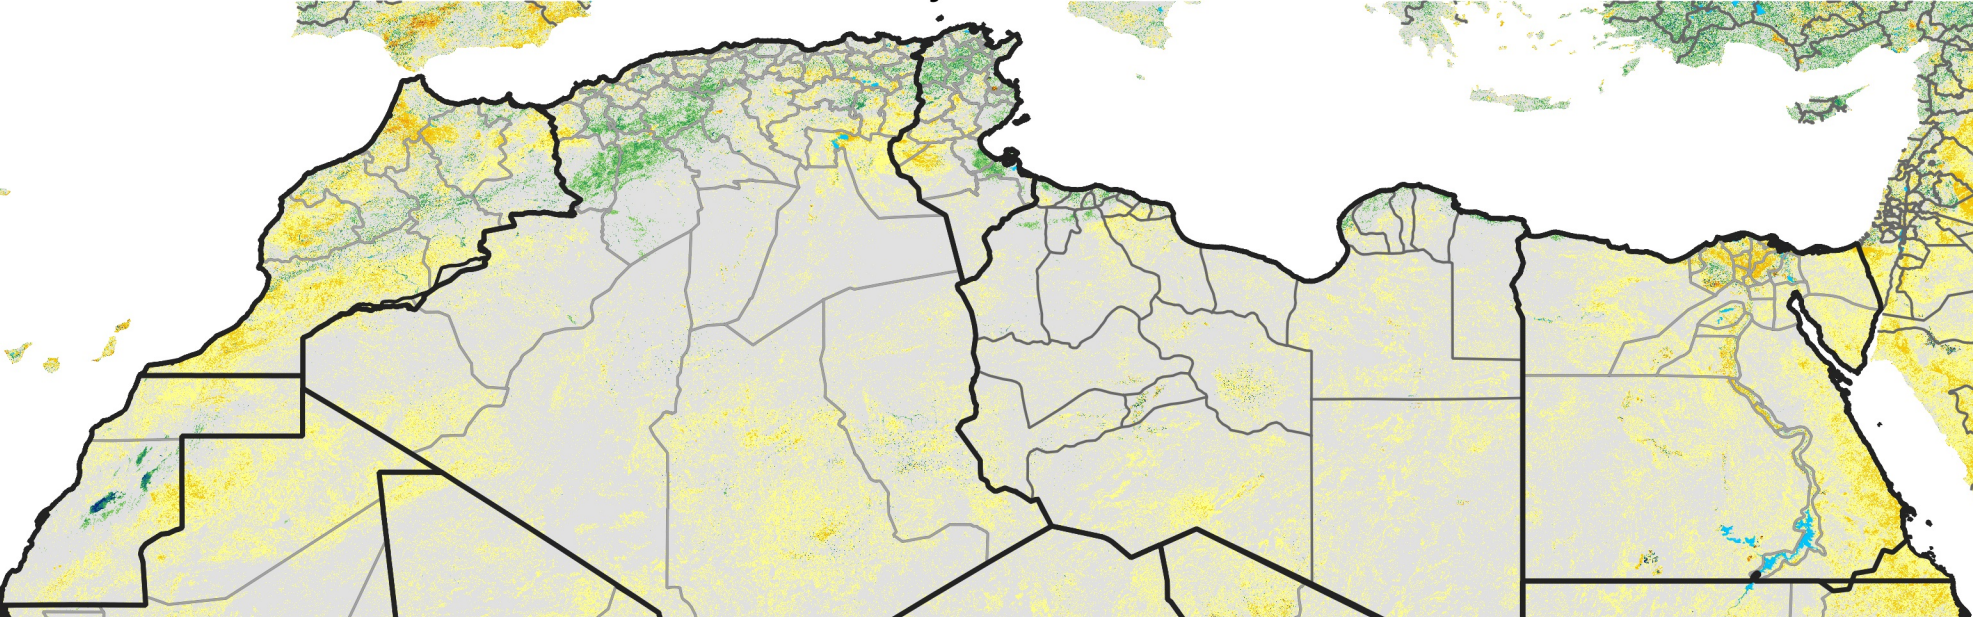

North Africa Percent of Mean NDVI

2012 / mean (2003 - 2022)
Period 17 / June 11 - 20, 2012

Percent of Normal