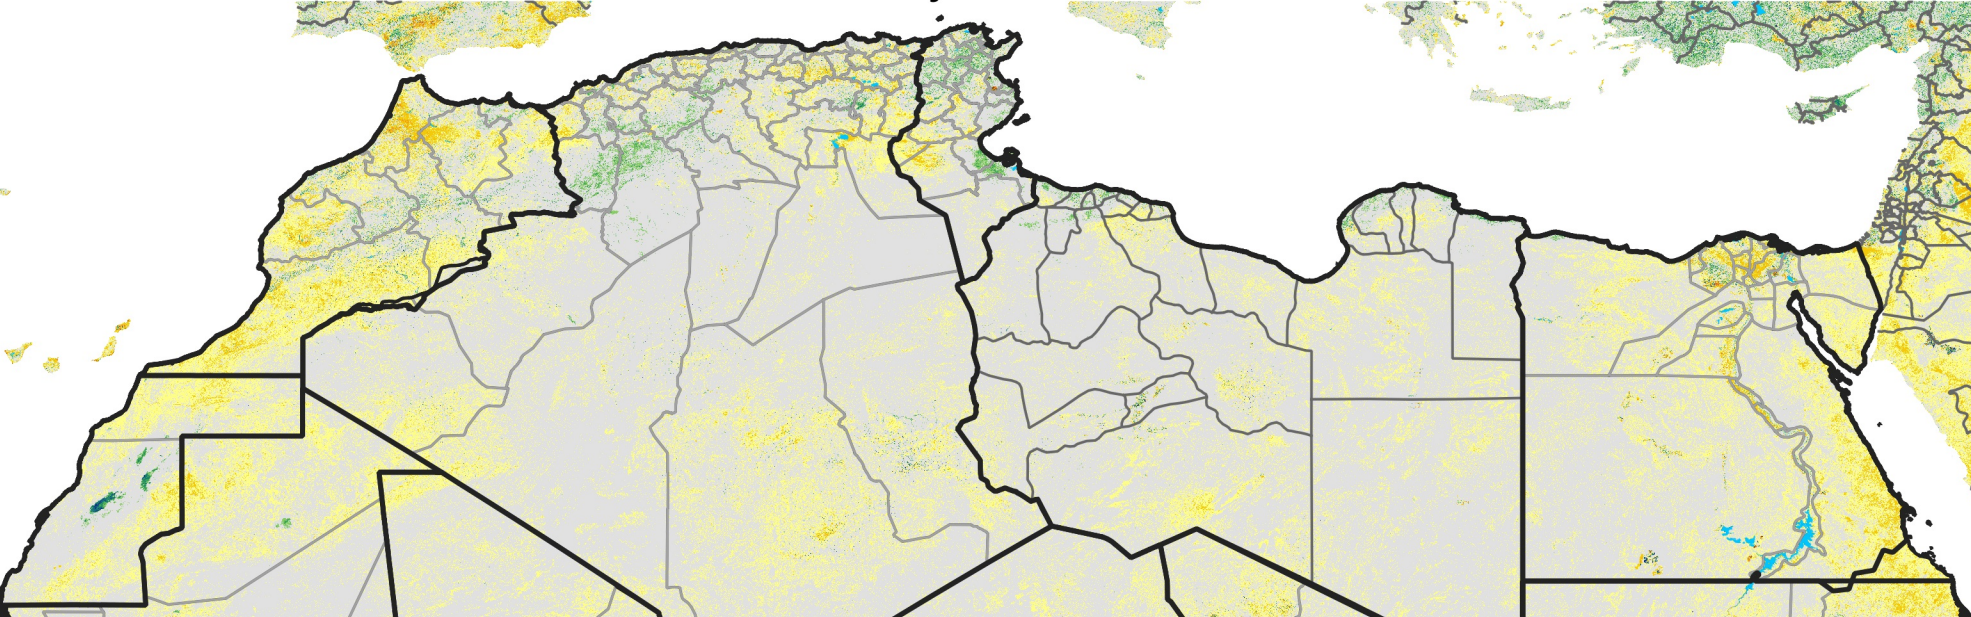

North Africa Percent of Mean NDVI

2012 / mean (2003 - 2022)
Period 18 / June 21 - 30, 2012

Percent of Normal