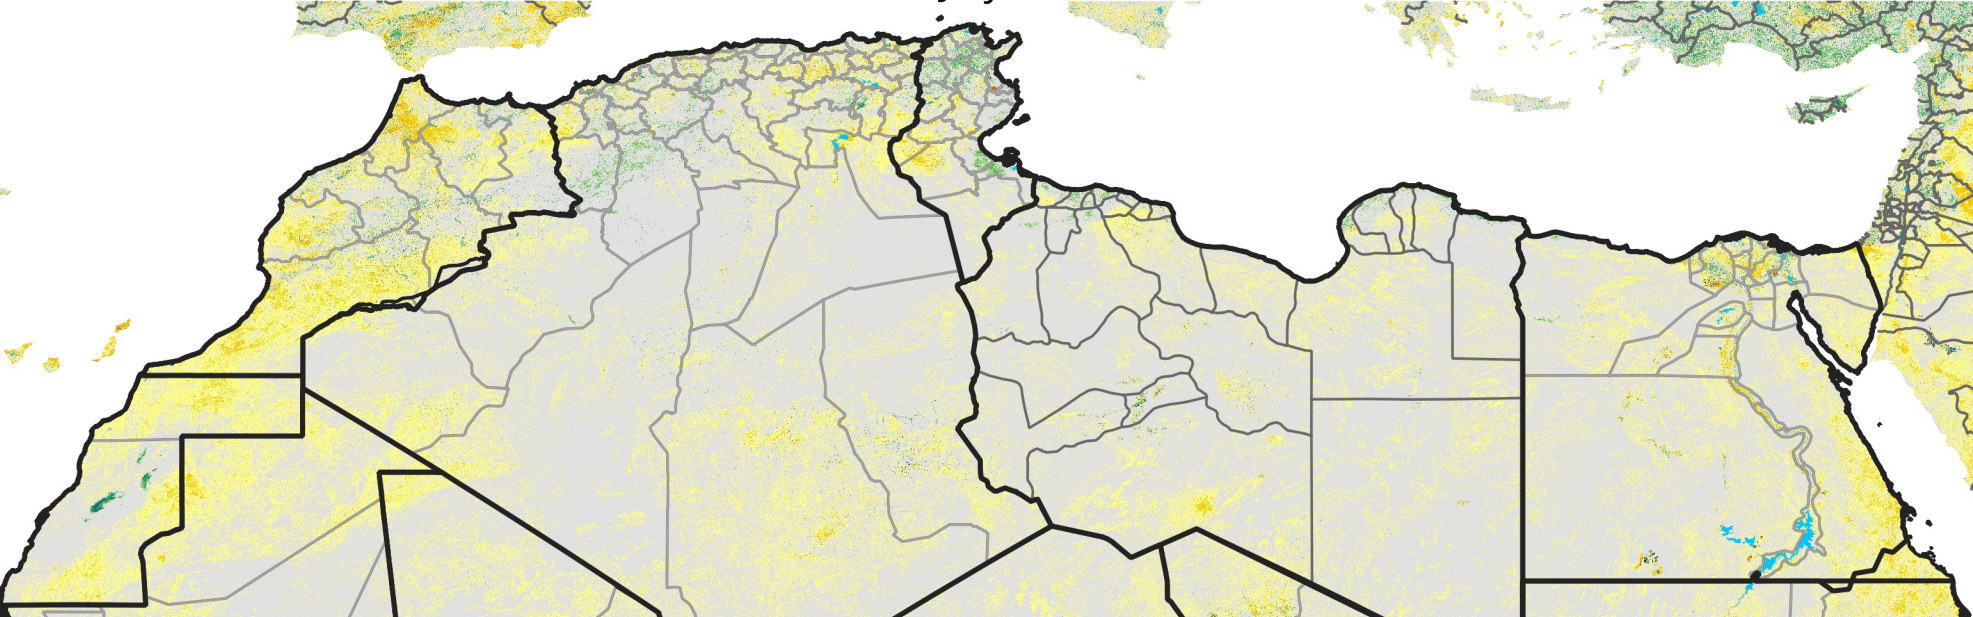

North Africa Percent of Mean NDVI

2012 / mean (2003 - 2022)
Period 19 / July 01 - 10, 2012

Percent of Normal