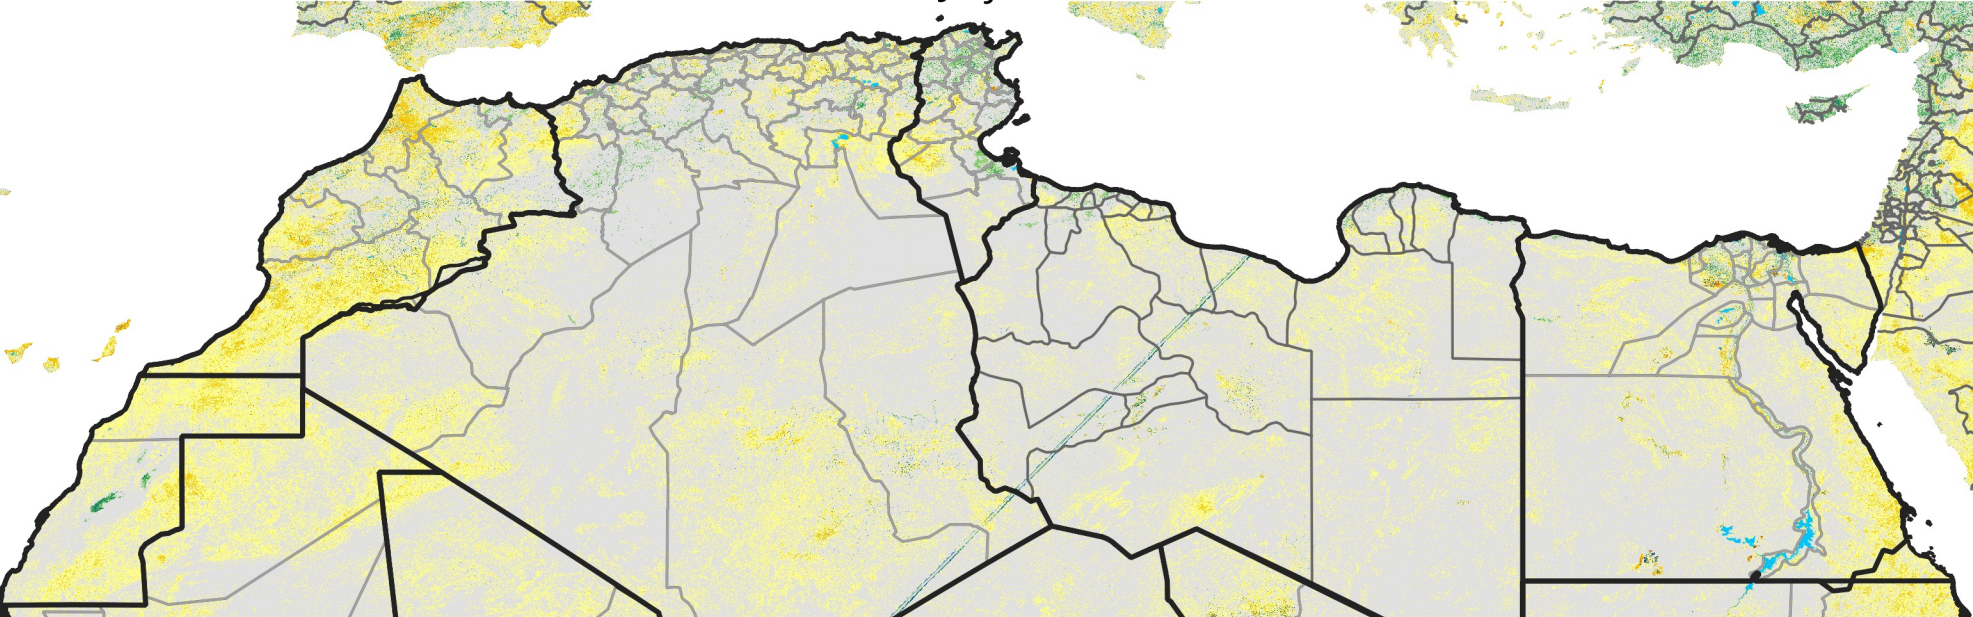

# North Africa Percent of Mean NDVI

2012 / mean (2003 - 2022)  
Period 20 / July 11 - 20, 2012