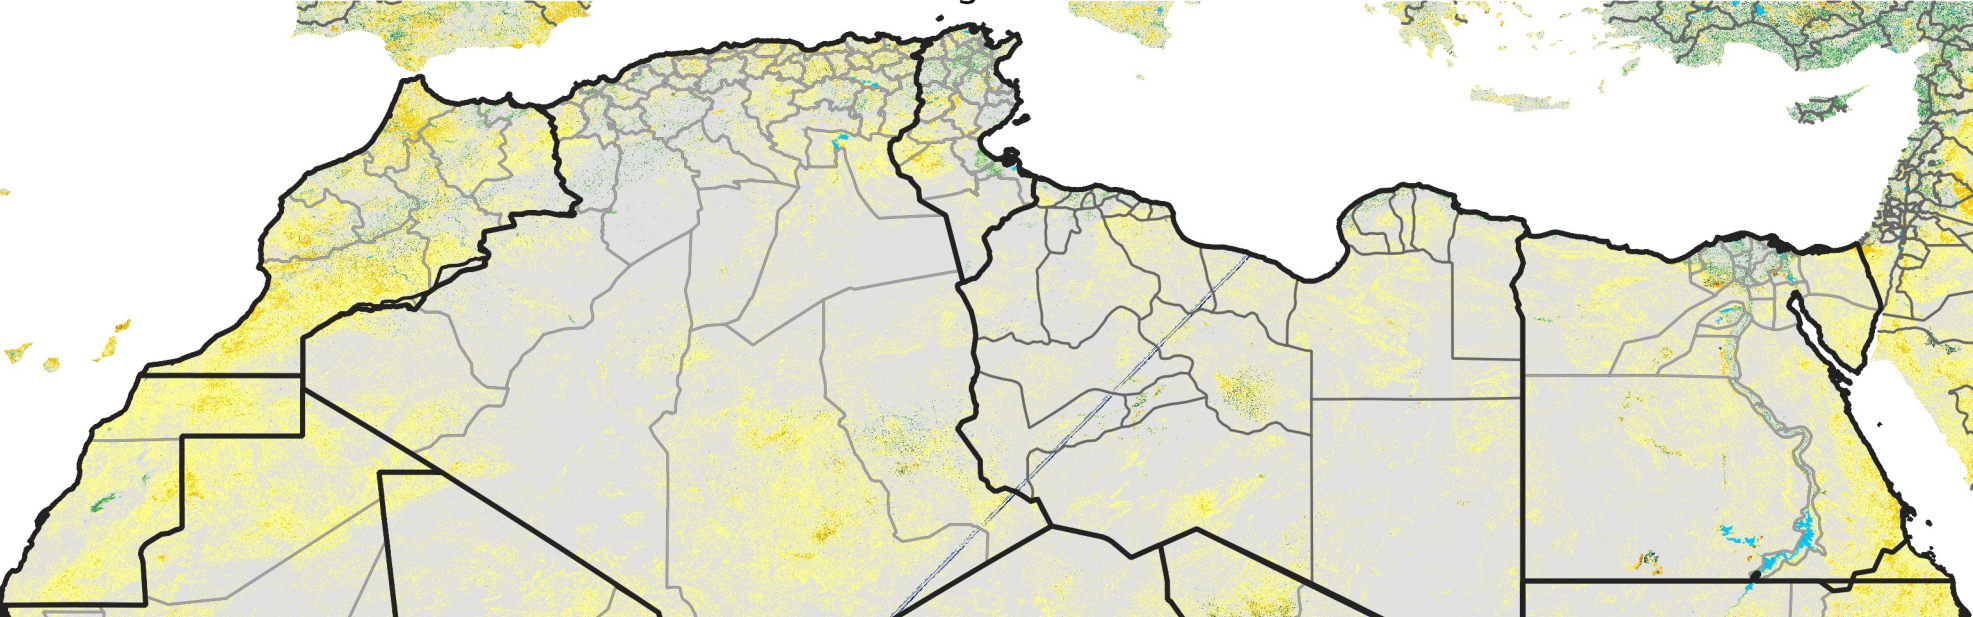

North Africa Percent of Mean NDVI

2012 / mean (2003 - 2022)
Period 22 / August 01 - 10, 2012

Percent of Normal