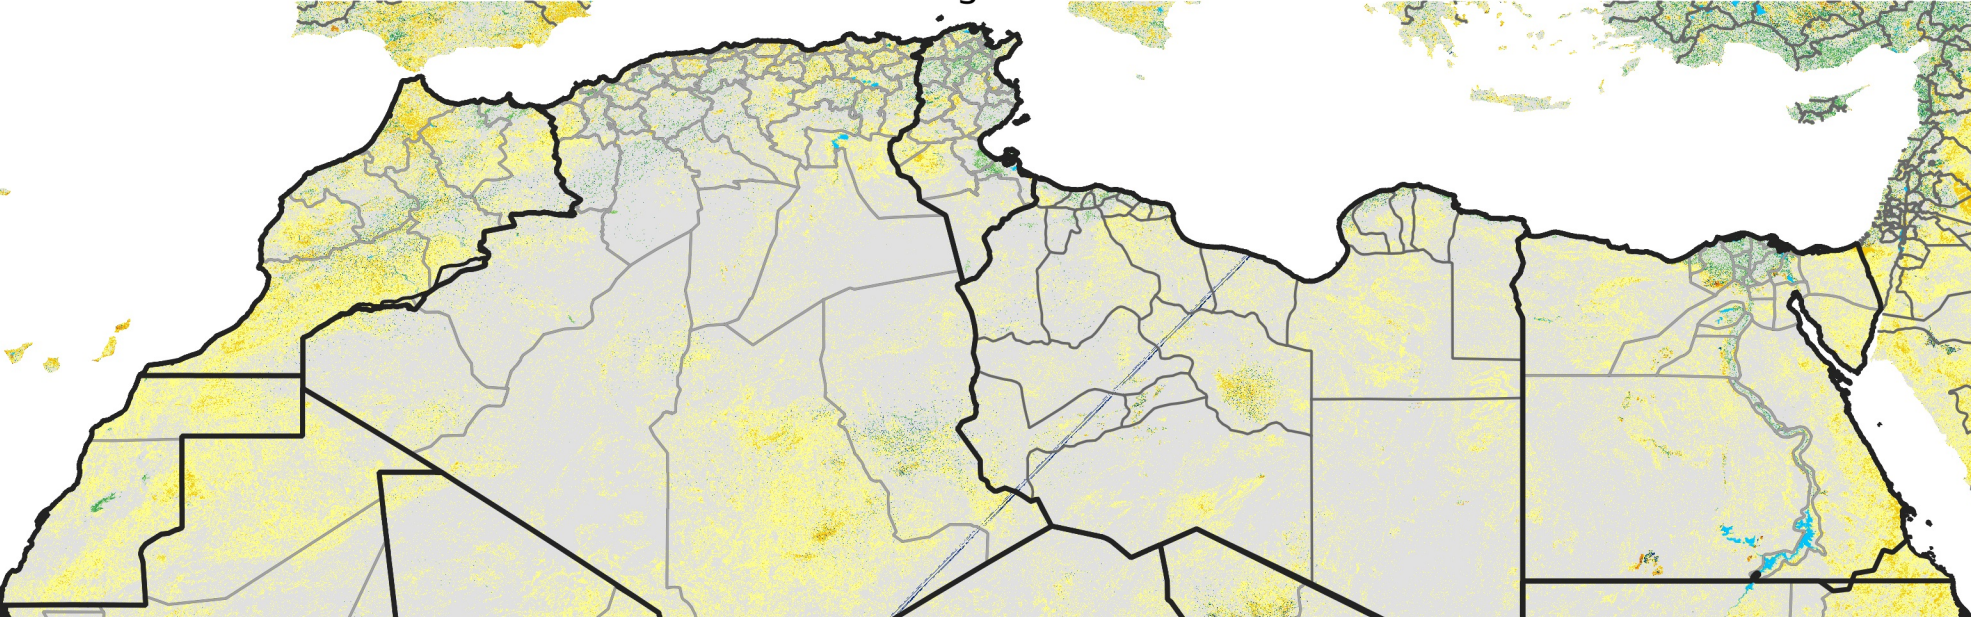

North Africa Percent of Mean NDVI

2012 / mean (2003 - 2022)
Period 23 / August 11 - 20, 2012

Percent of Normal