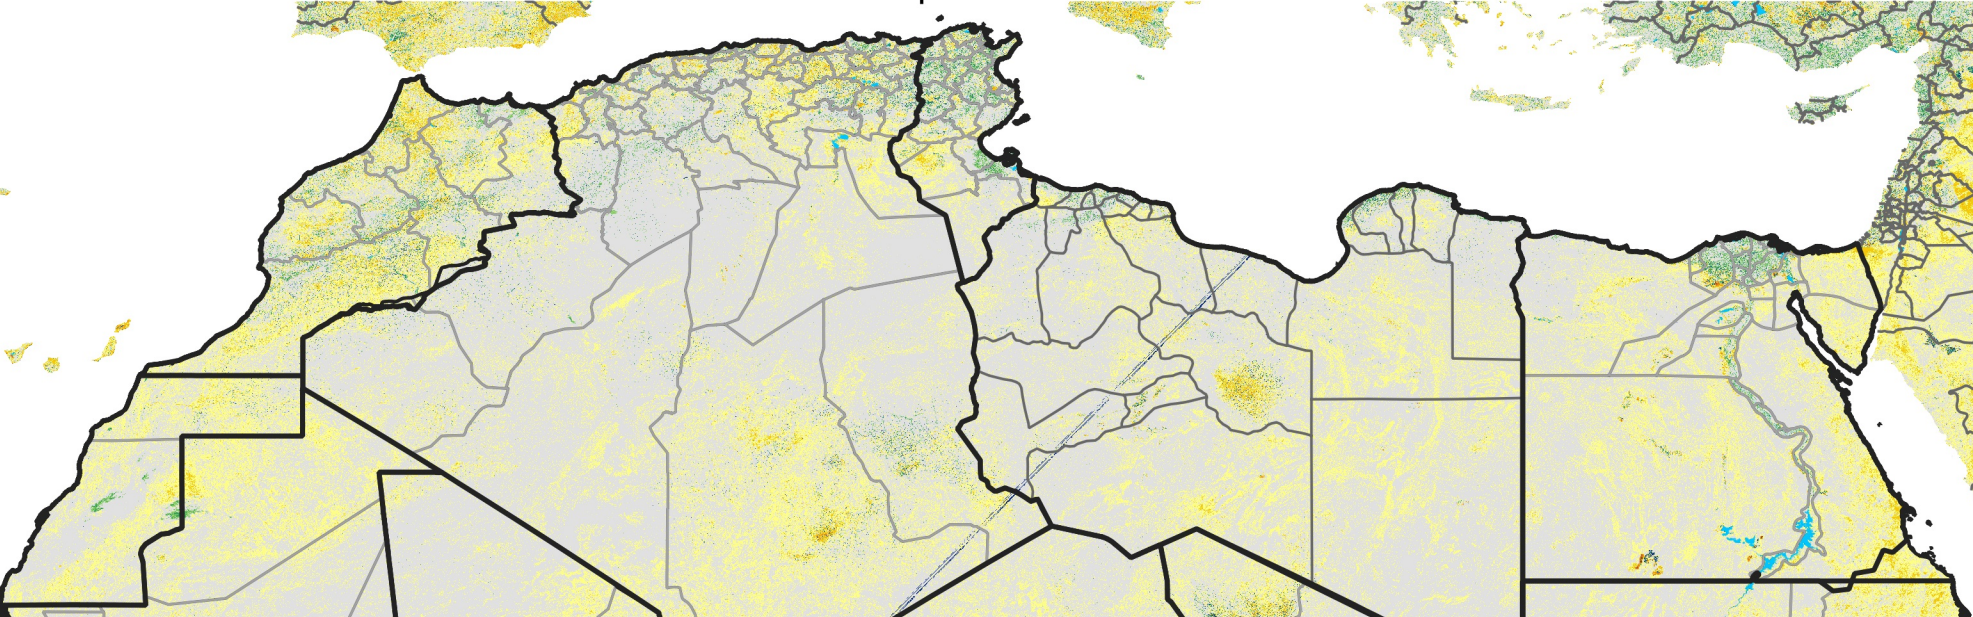

# North Africa Percent of Mean NDVI

2012 / mean (2003 - 2022)  
Period 25 / September 01 - 10, 2012