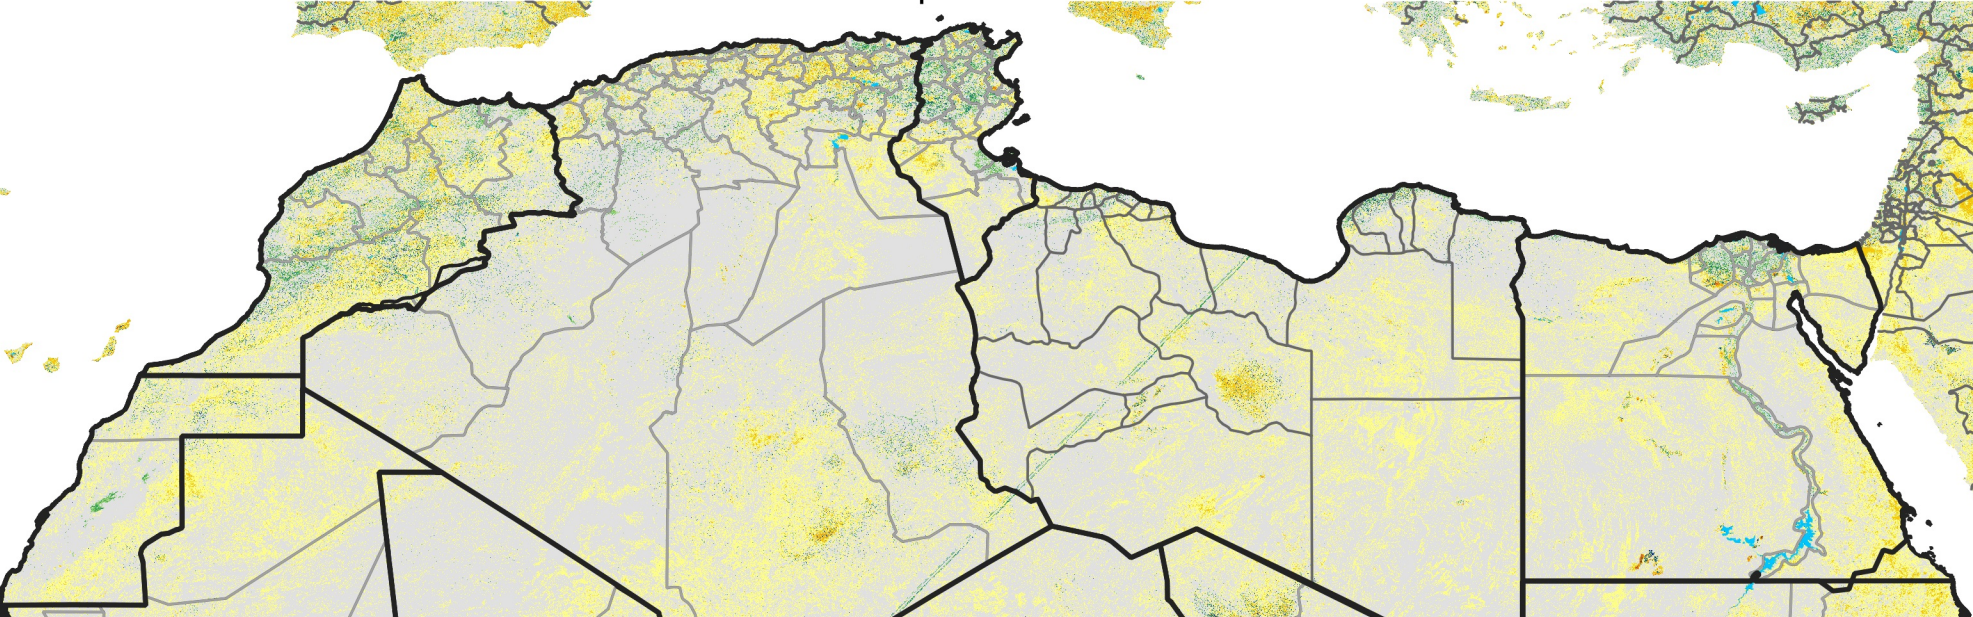

# North Africa Percent of Mean NDVI

2012 / mean (2003 - 2022)  
Period 26 / September 11 - 20, 2012