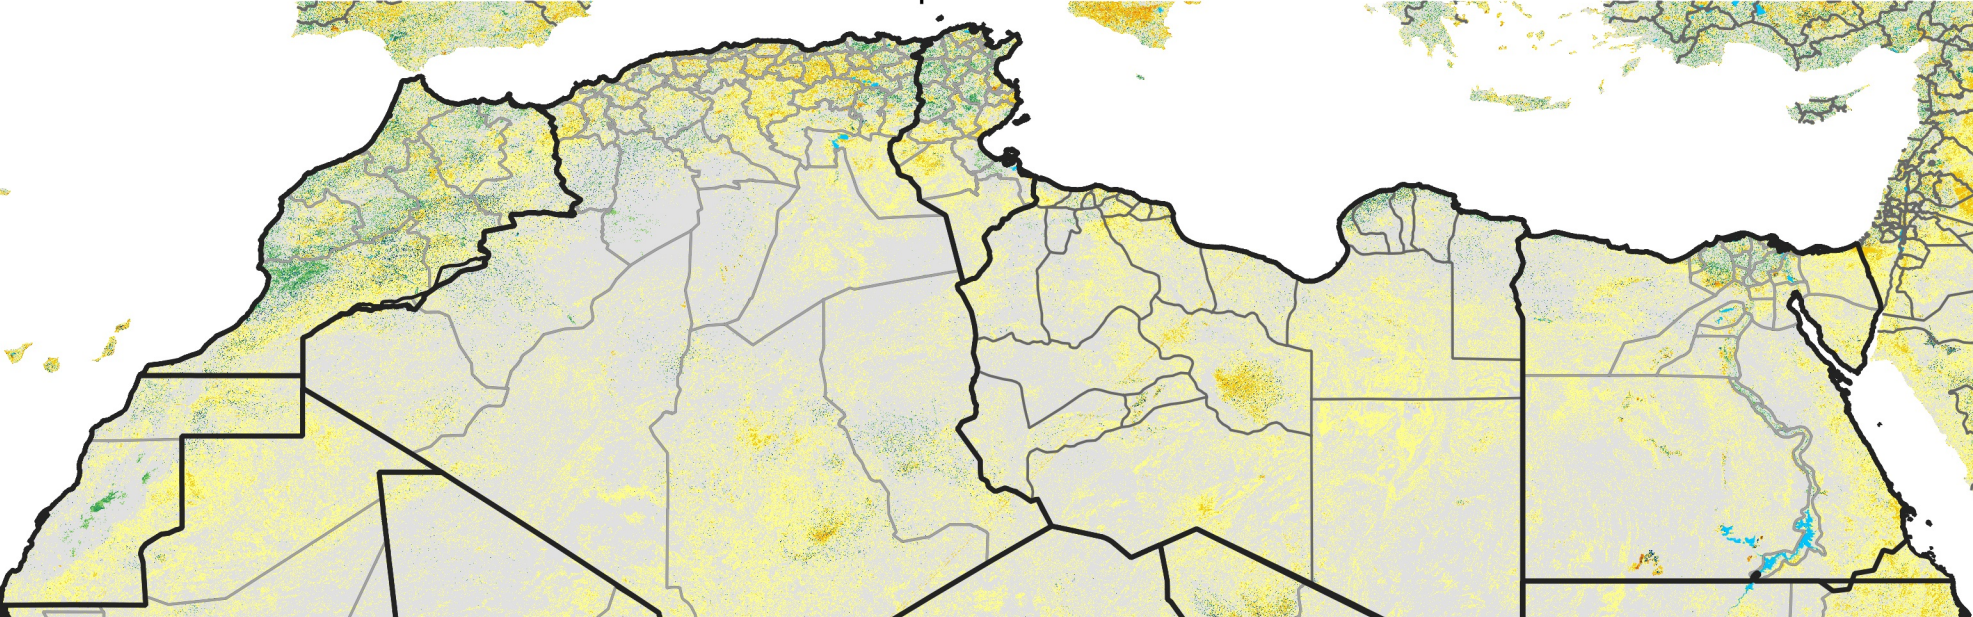

North Africa Percent of Mean NDVI

2012 / mean (2003 - 2022)
Period 27 / September 21 - 30, 2012

Percent of Normal