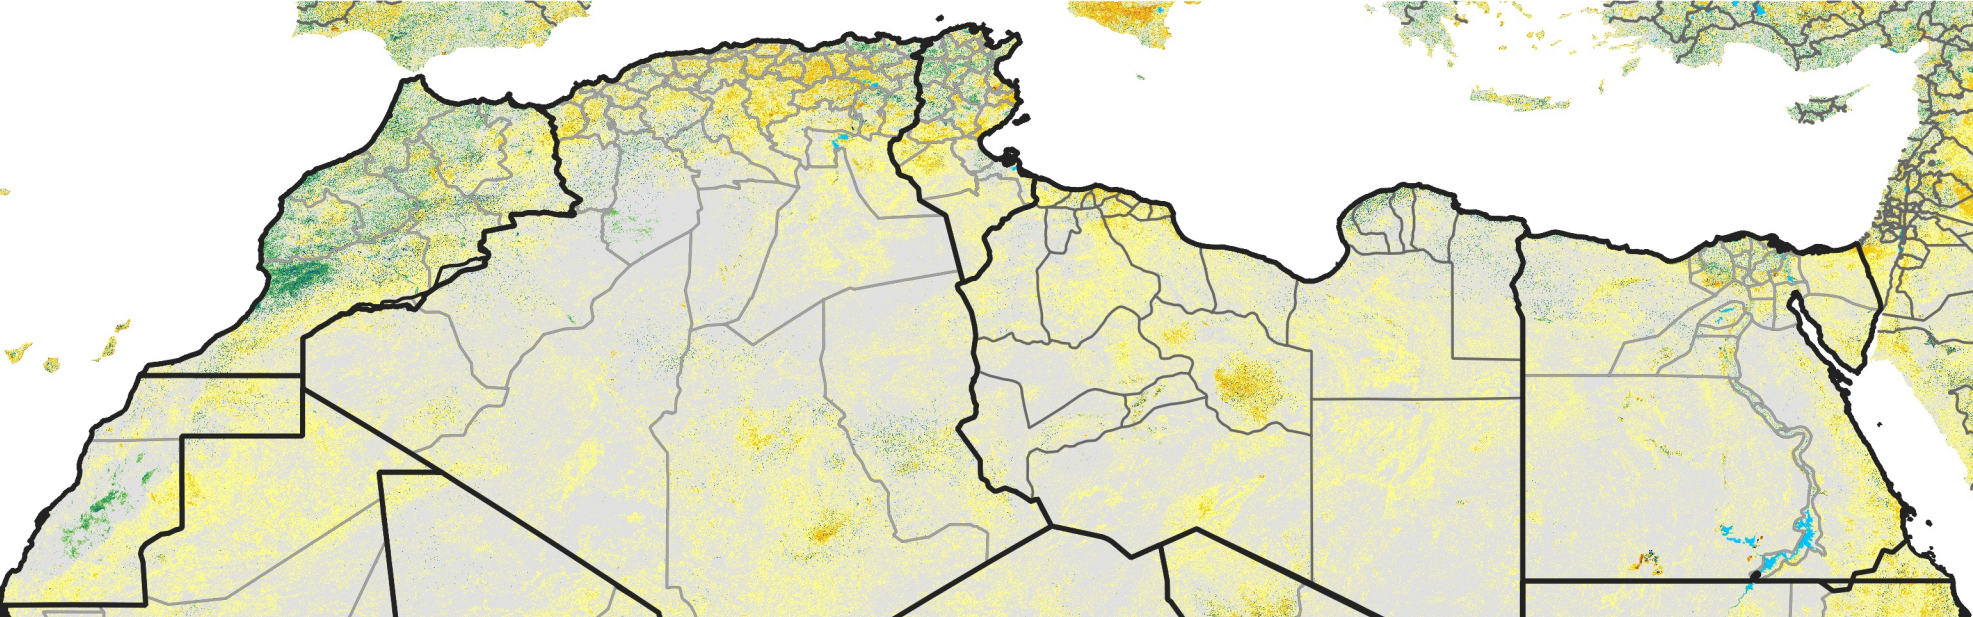

North Africa Percent of Mean NDVI

2012 / mean (2003 - 2022)
Period 28 / October 01 - 10, 2012

Percent of Normal