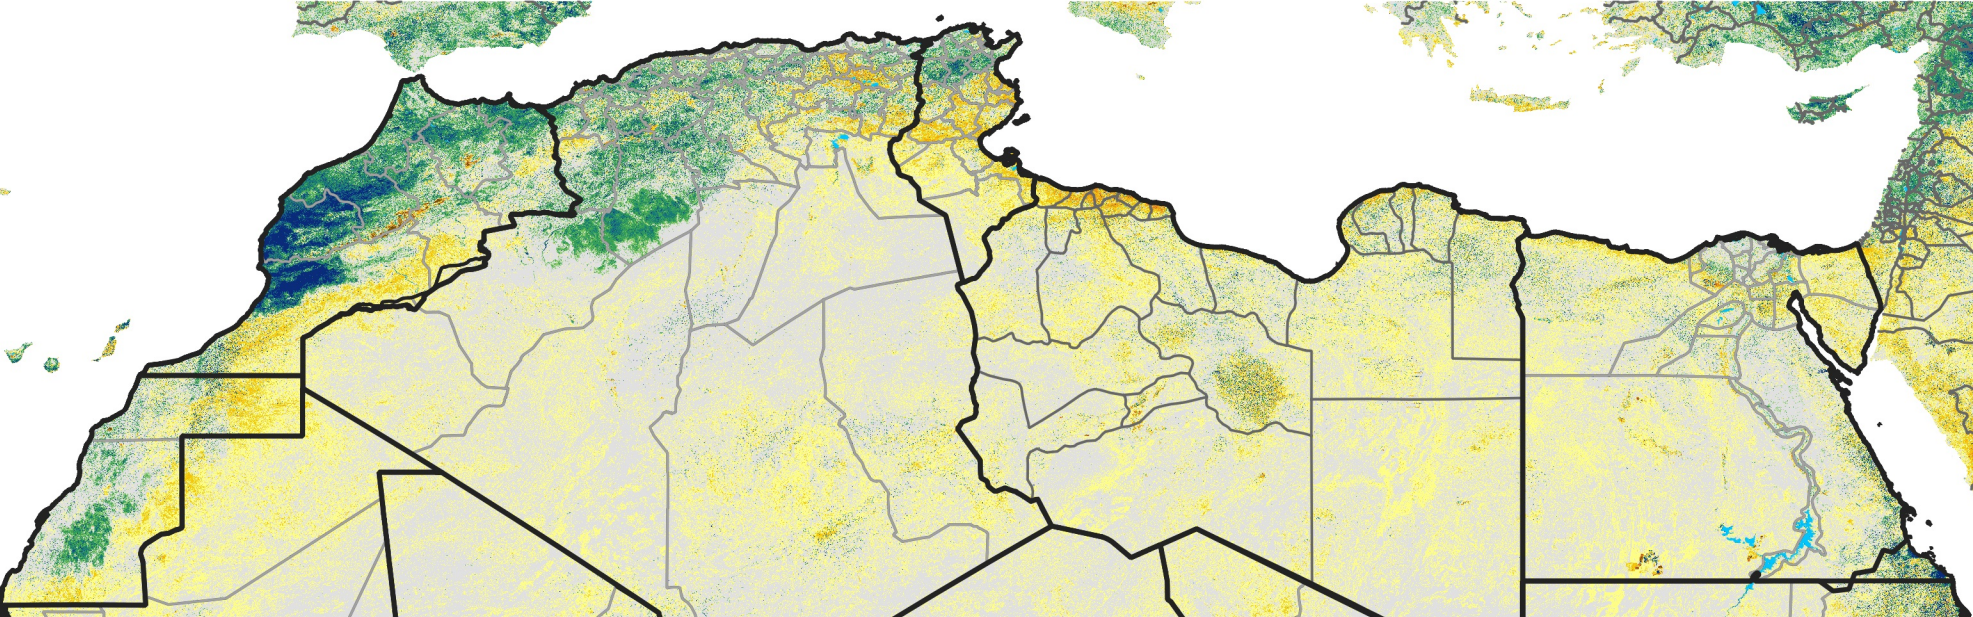

North Africa Percent of Mean NDVI

2012 / mean (2003 - 2022)
Period 34 / December 01 - 10, 2012

Percent of Normal