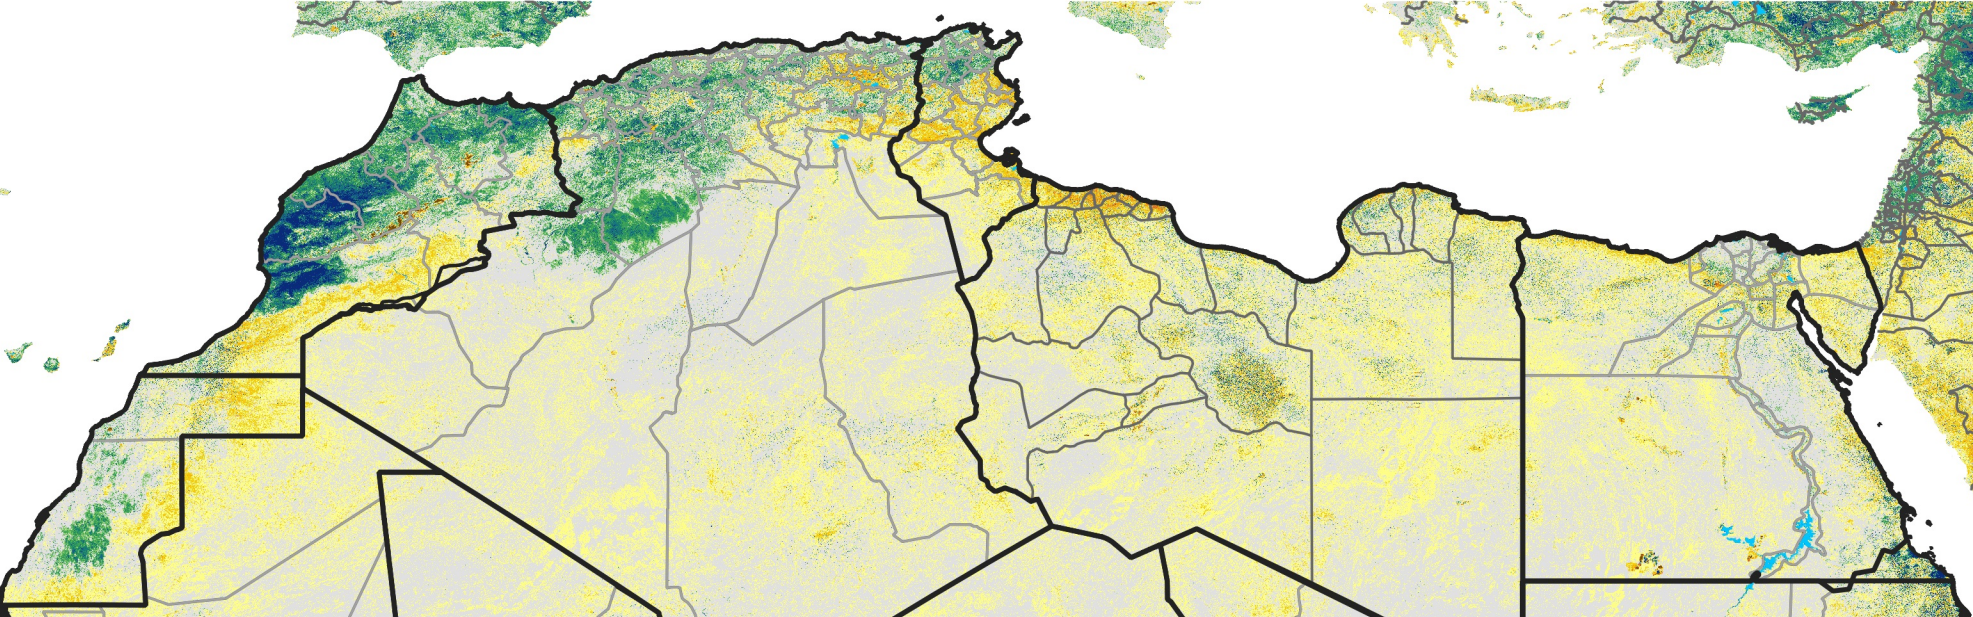

# North Africa Percent of Mean NDVI

2012 / mean (2003 - 2022)  
Period 35 / December 11 - 20, 2012