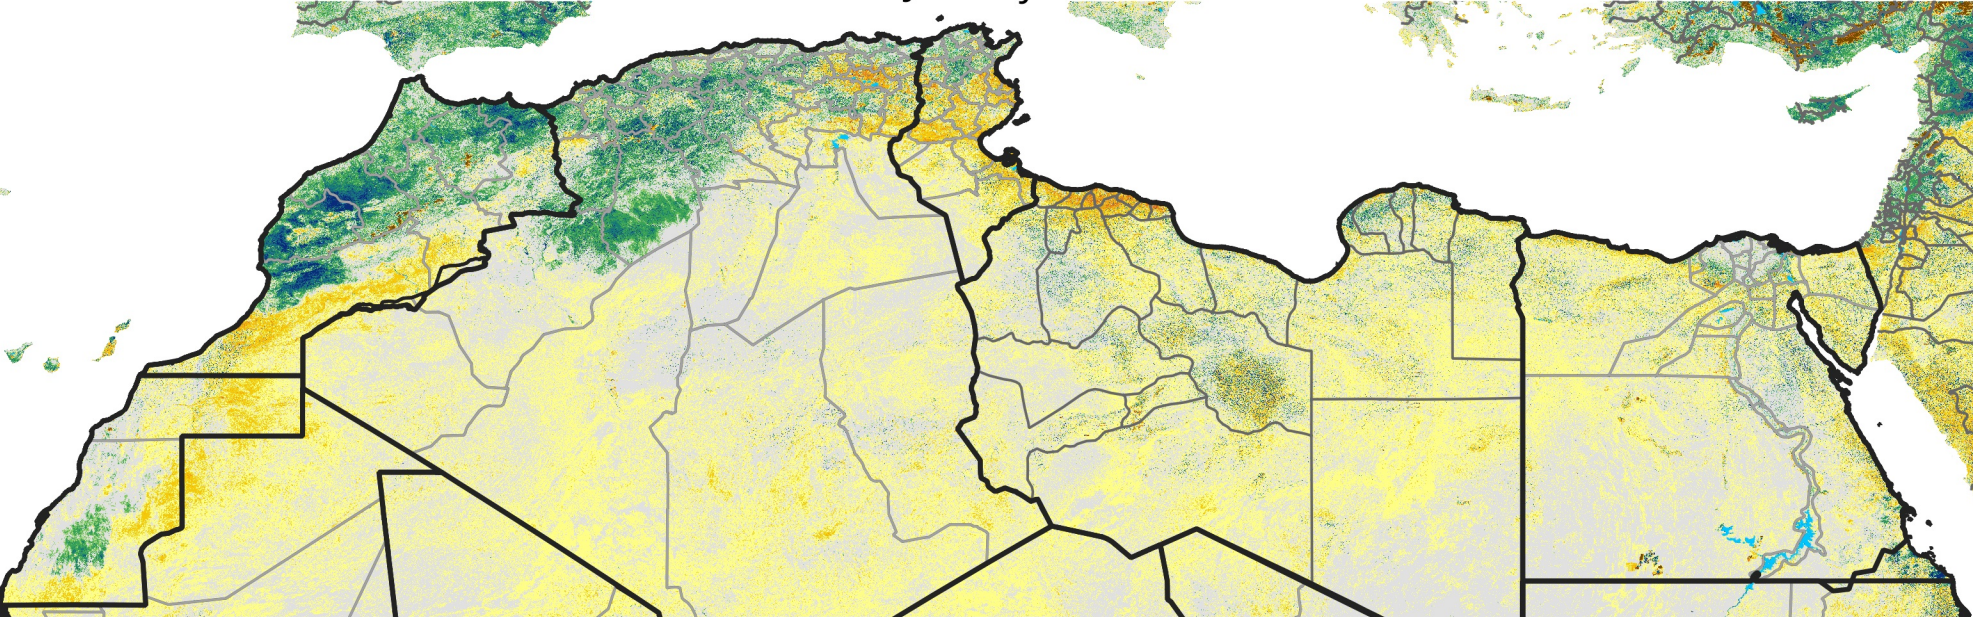

North Africa Percent of Mean NDVI

2013 / mean (2003 - 2022)
Period 01 / January 01 - 10, 2013

Percent of Normal