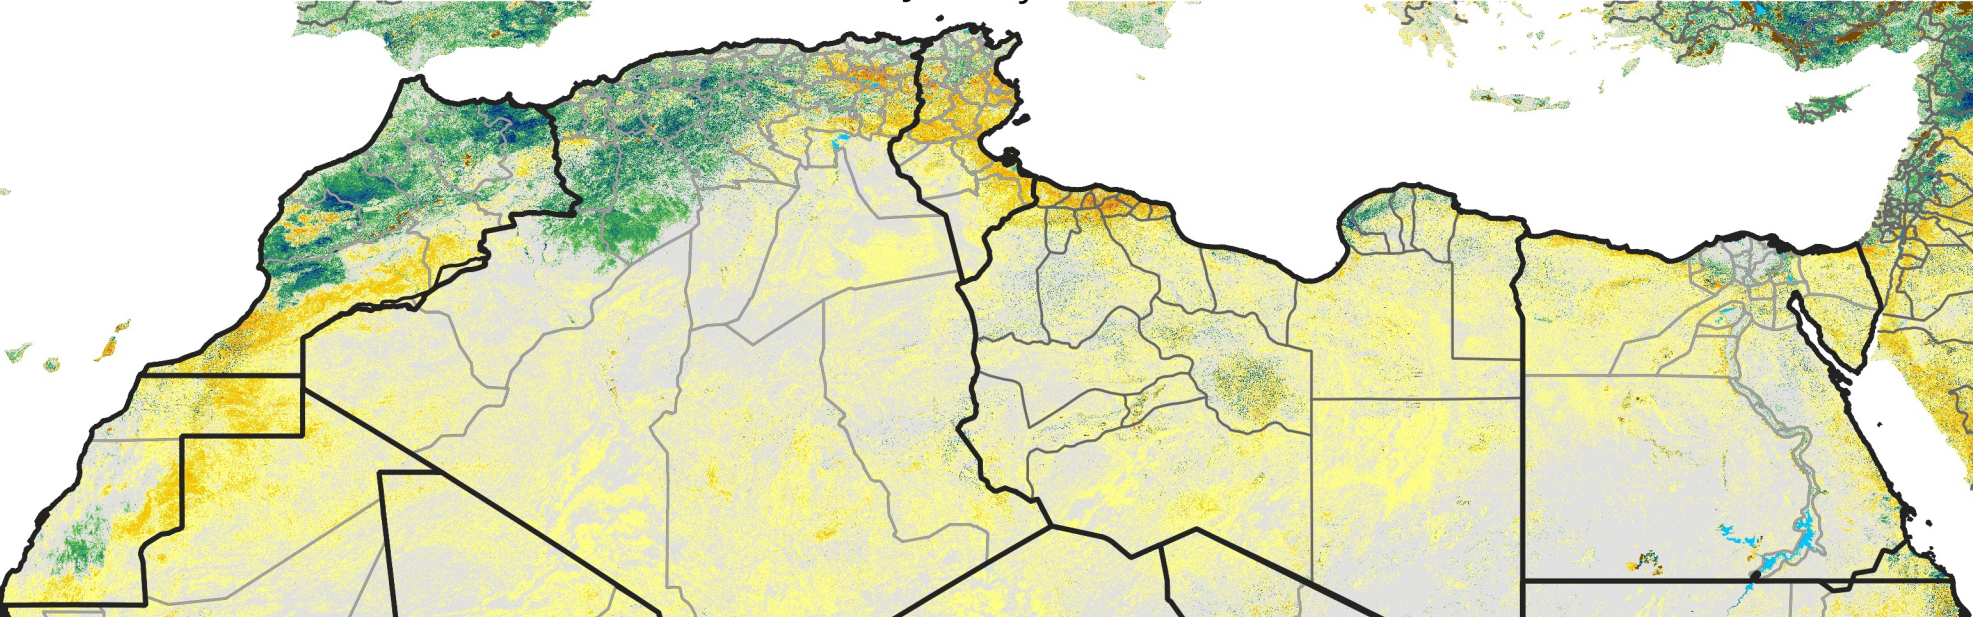

# North Africa Percent of Mean NDVI

2013 / mean (2003 - 2022)  
Period 03 / January 21 - 31, 2013