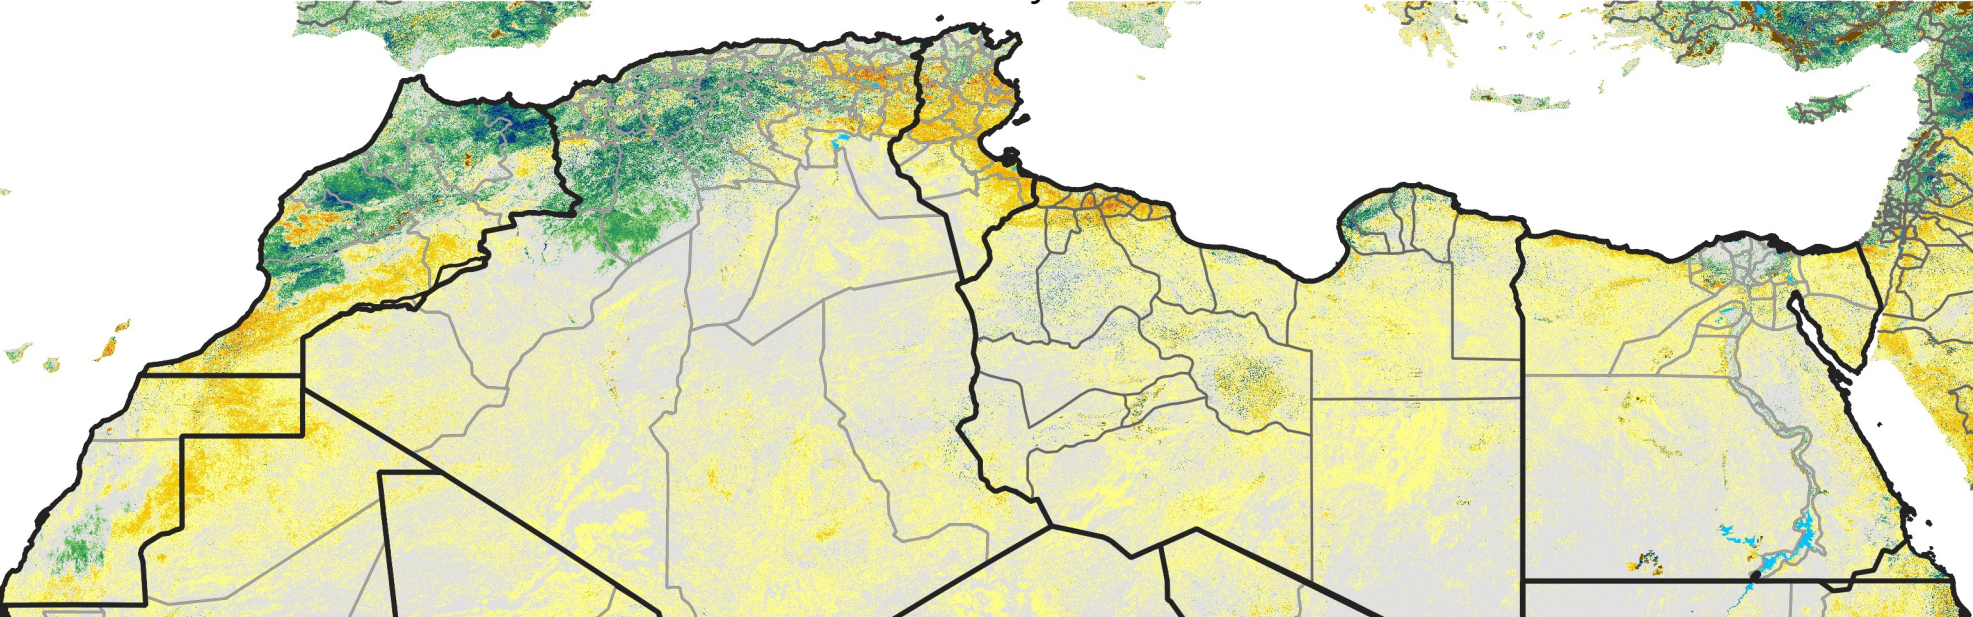

North Africa Percent of Mean NDVI

2013 / mean (2003 - 2022)
Period 04 / February 01 - 10, 2013

Percent of Normal