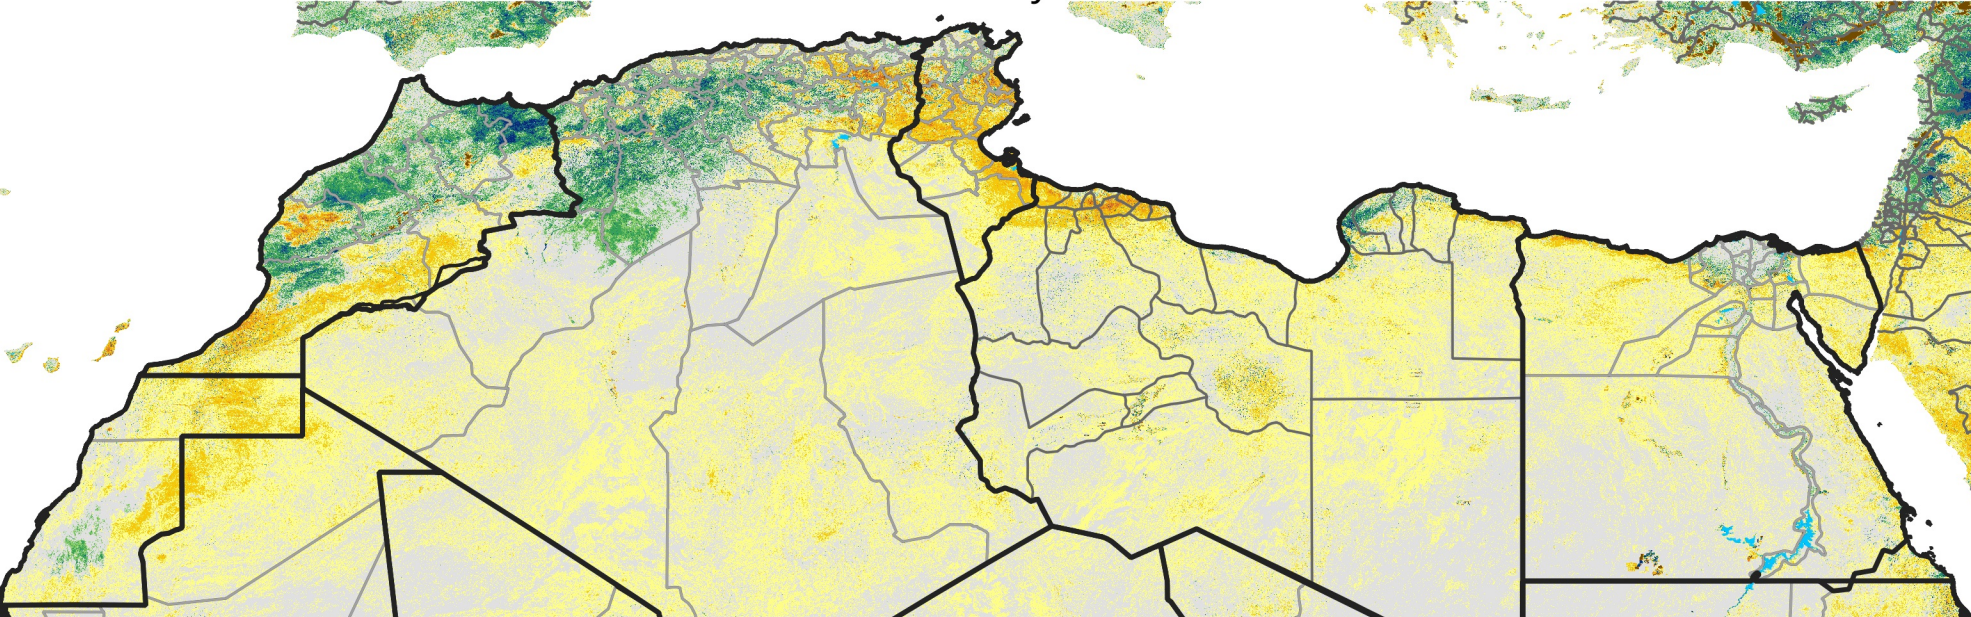

North Africa Percent of Mean NDVI

2013 / mean (2003 - 2022)
Period 05 / February 11 - 20, 2013

Percent of Normal