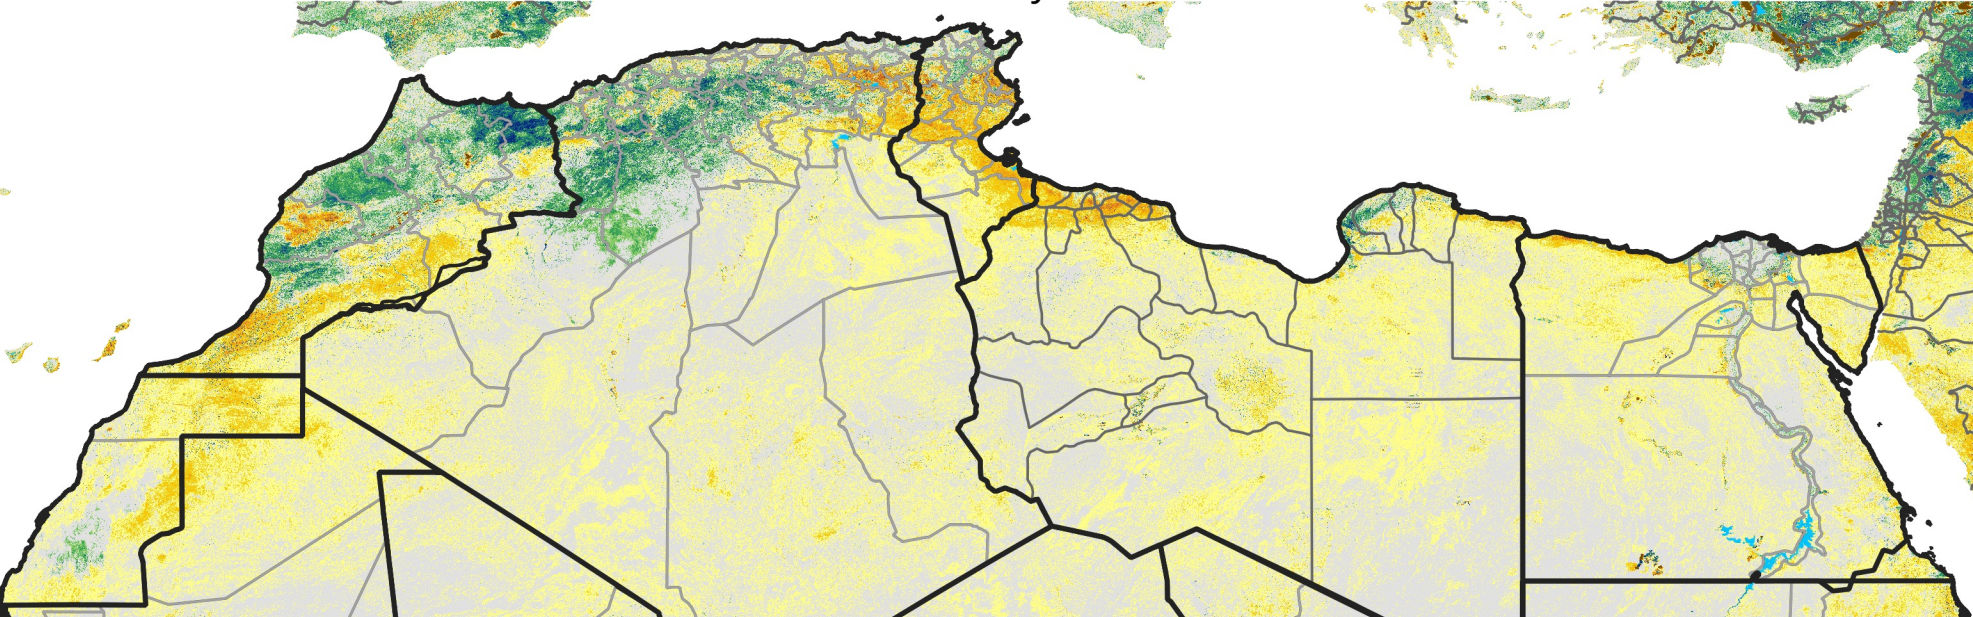

North Africa Percent of Mean NDVI

2013 / mean (2003 - 2022)
Period 06 / February 21 - 28, 2013

Percent of Normal