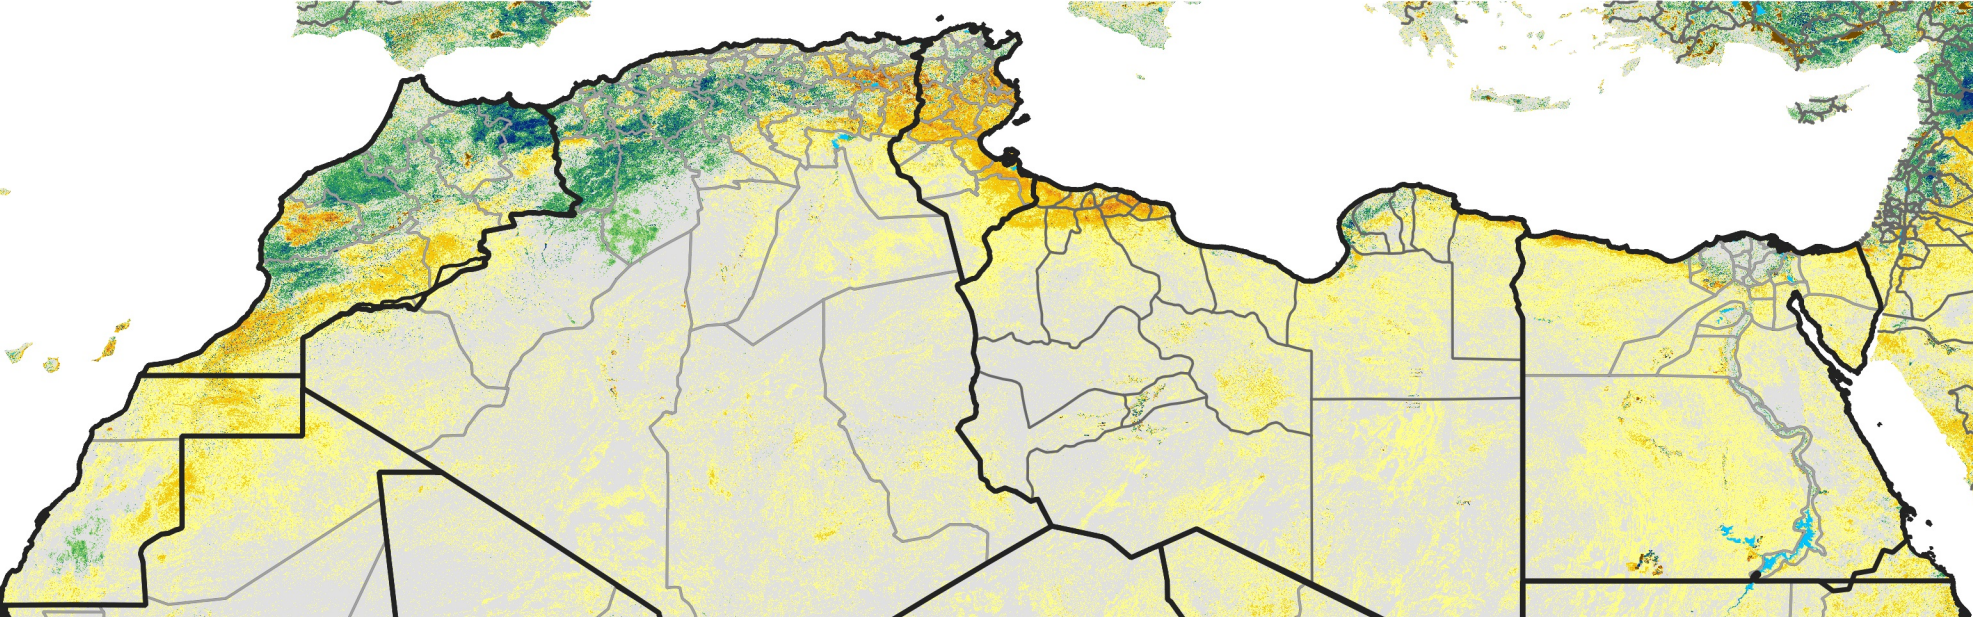

North Africa Percent of Mean NDVI

2013 / mean (2003 - 2022)
Period 07 / March 01 - 10, 2013

Percent of Normal