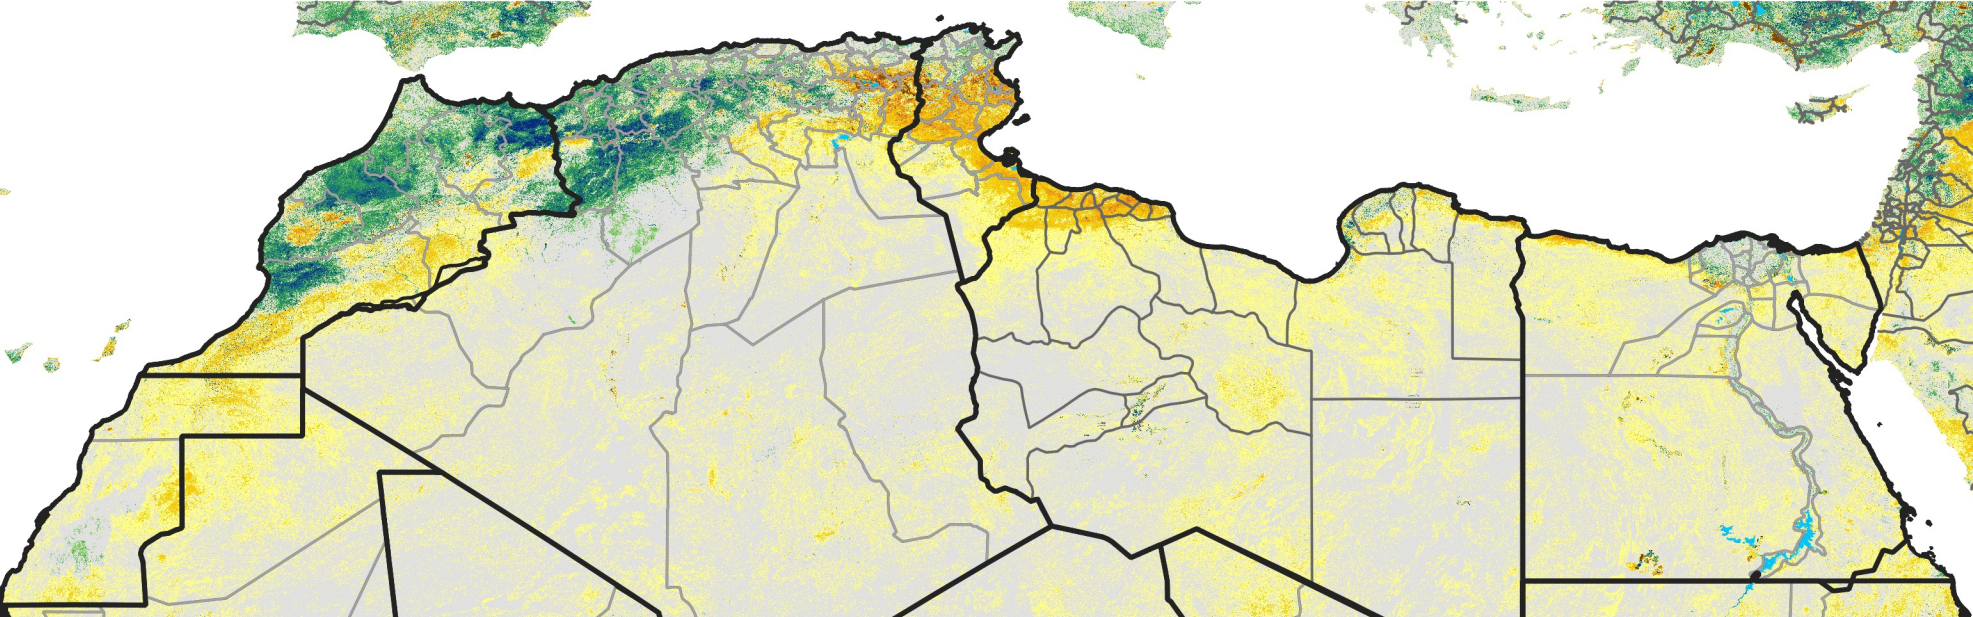

North Africa Percent of Mean NDVI

2013 / mean (2003 - 2022)
Period 09 / March 21 - 31, 2013

Percent of Normal