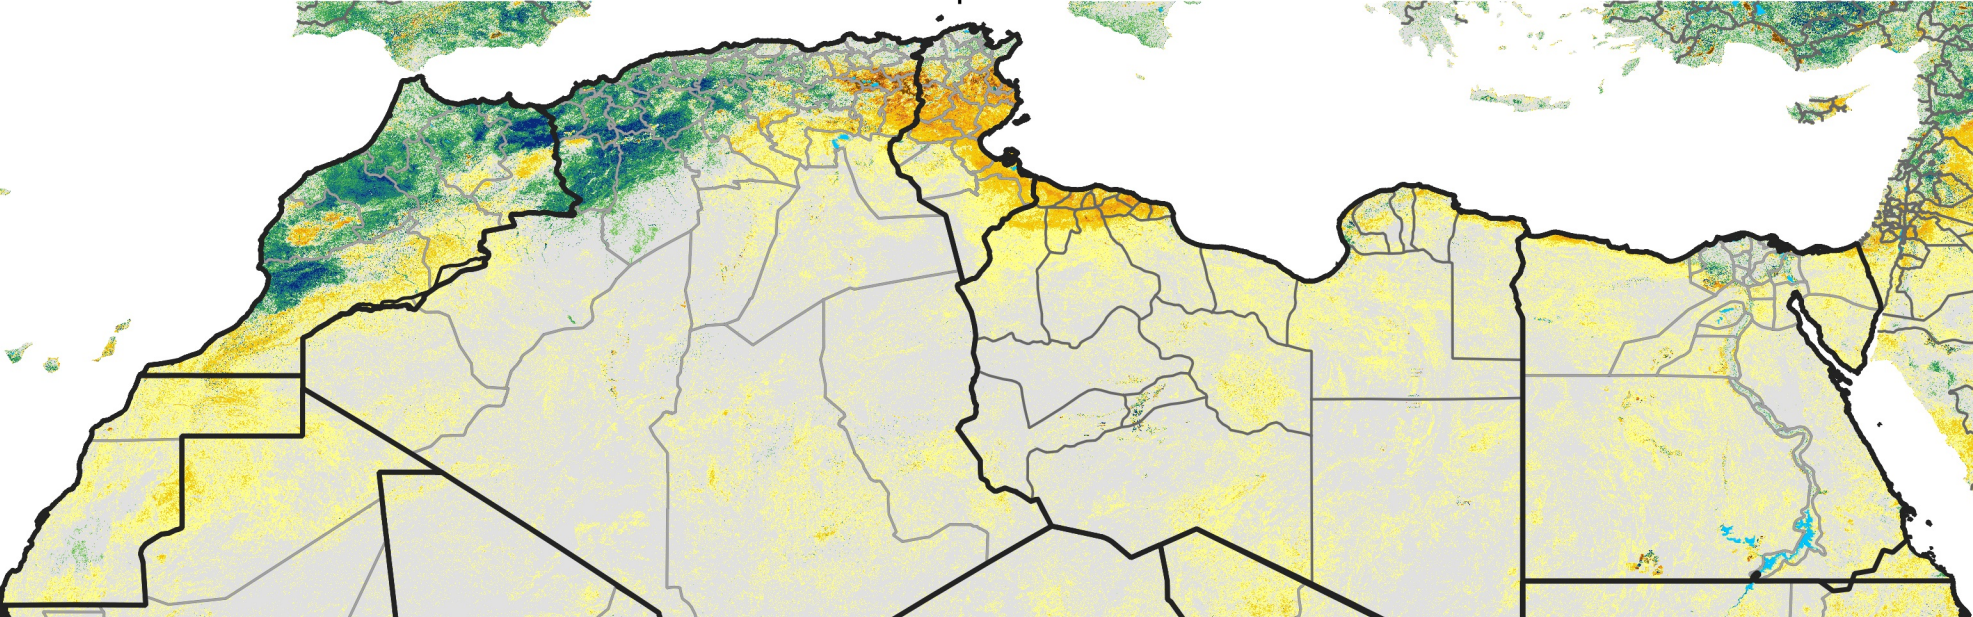

North Africa Percent of Mean NDVI

2013 / mean (2003 - 2022)
Period 10 / April 01 - 10, 2013

Percent of Normal