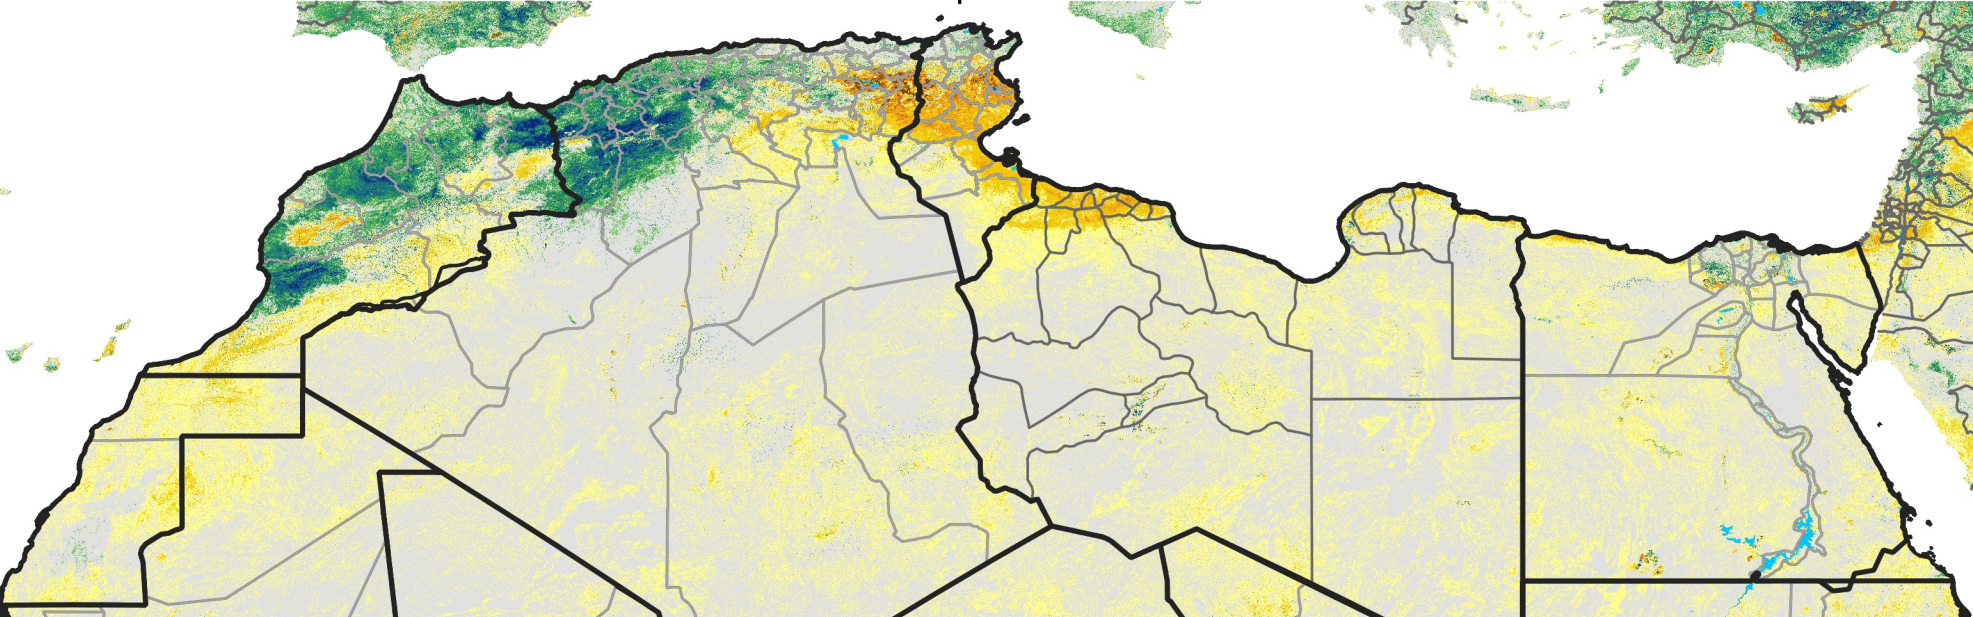

North Africa Percent of Mean NDVI

2013 / mean (2003 - 2022)
Period 11 / April 11 - 20, 2013

Percent of Normal