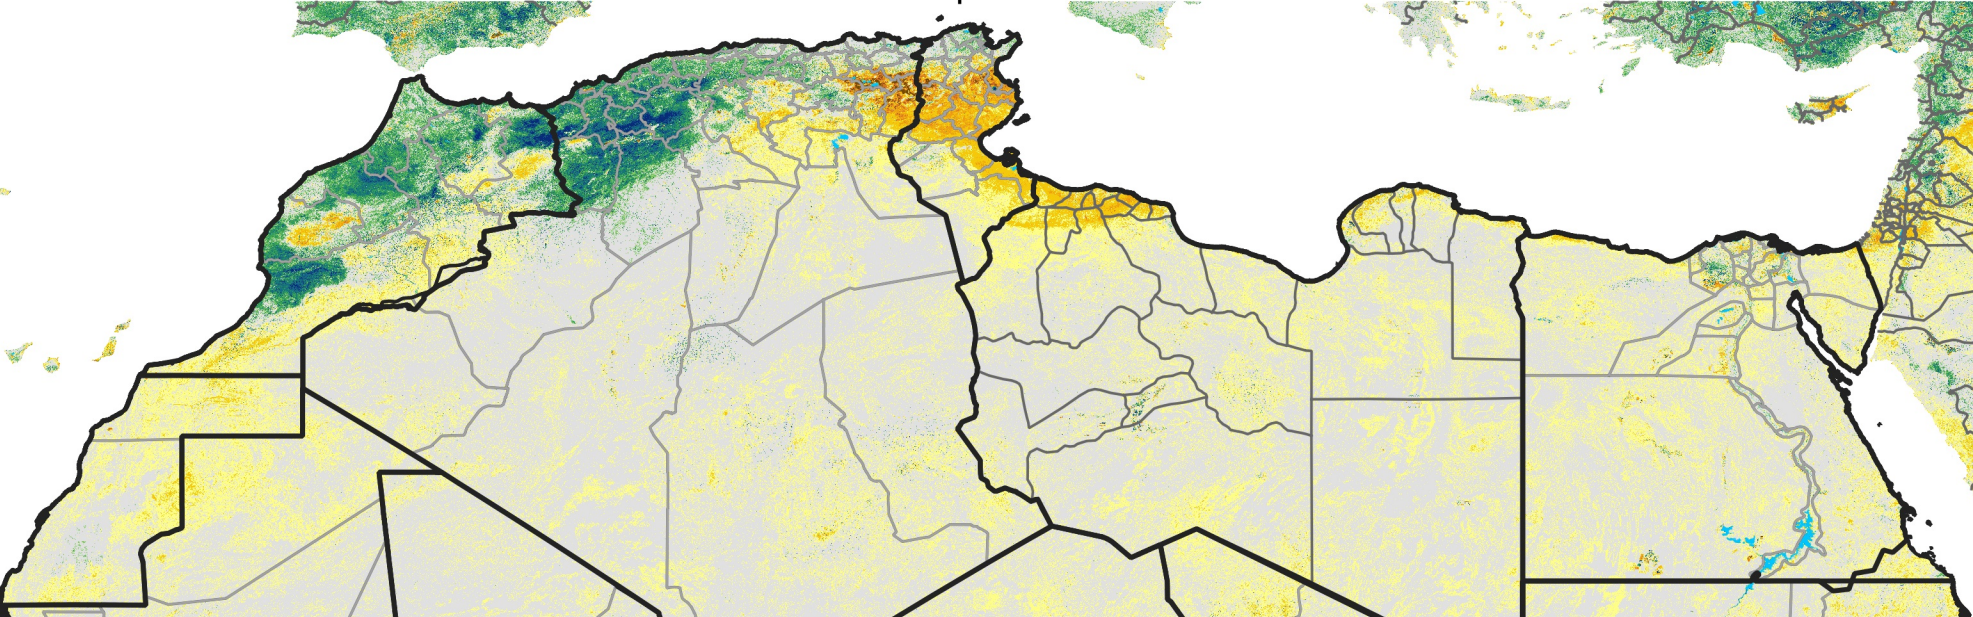

# North Africa Percent of Mean NDVI

2013 / mean (2003 - 2022)  
Period 12 / April 21 - 30, 2013