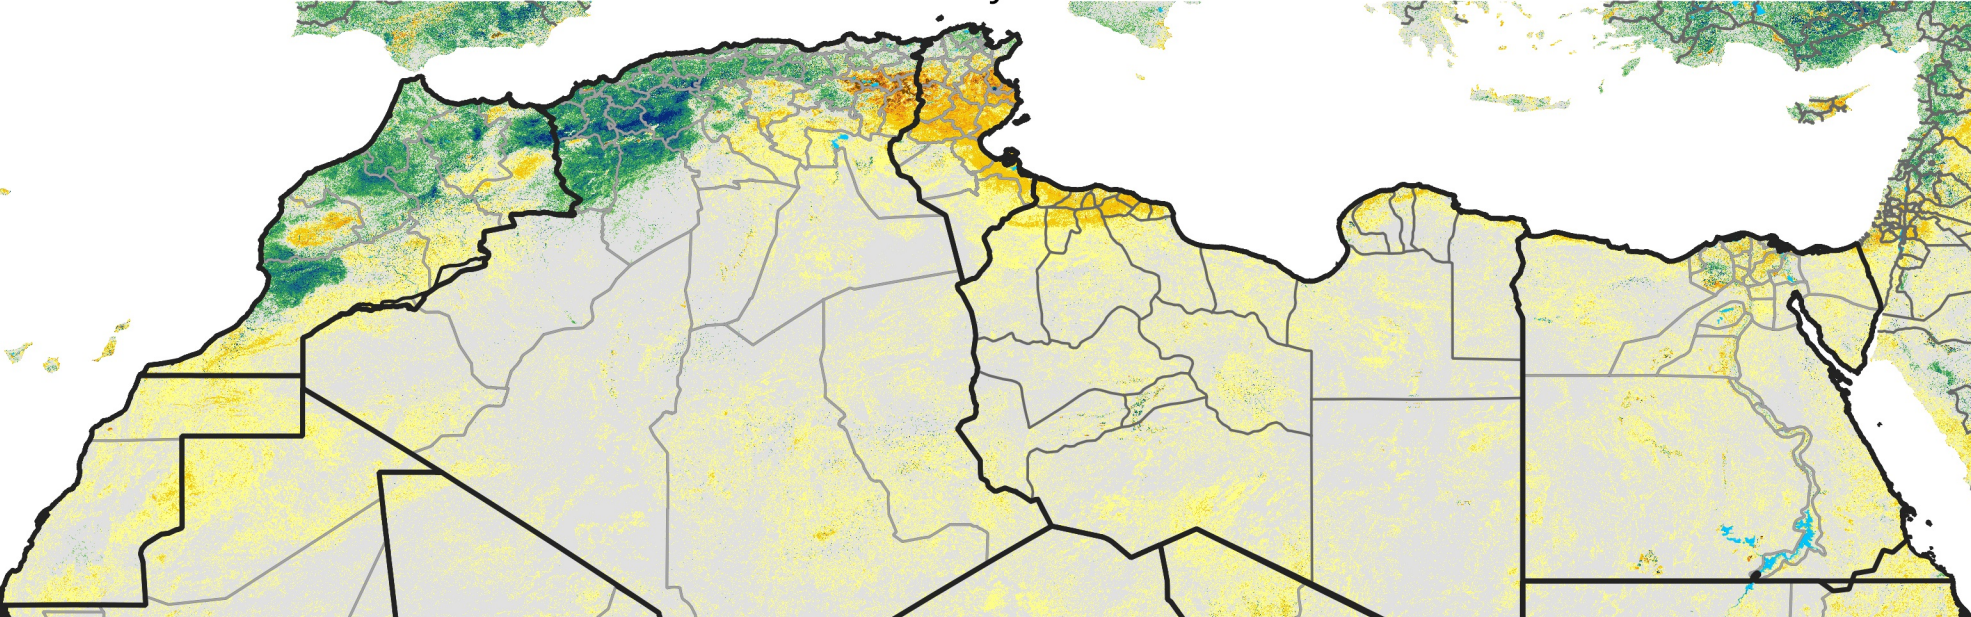

North Africa Percent of Mean NDVI

2013 / mean (2003 - 2022)
Period 13 / May 01 - 10, 2013

Percent of Normal