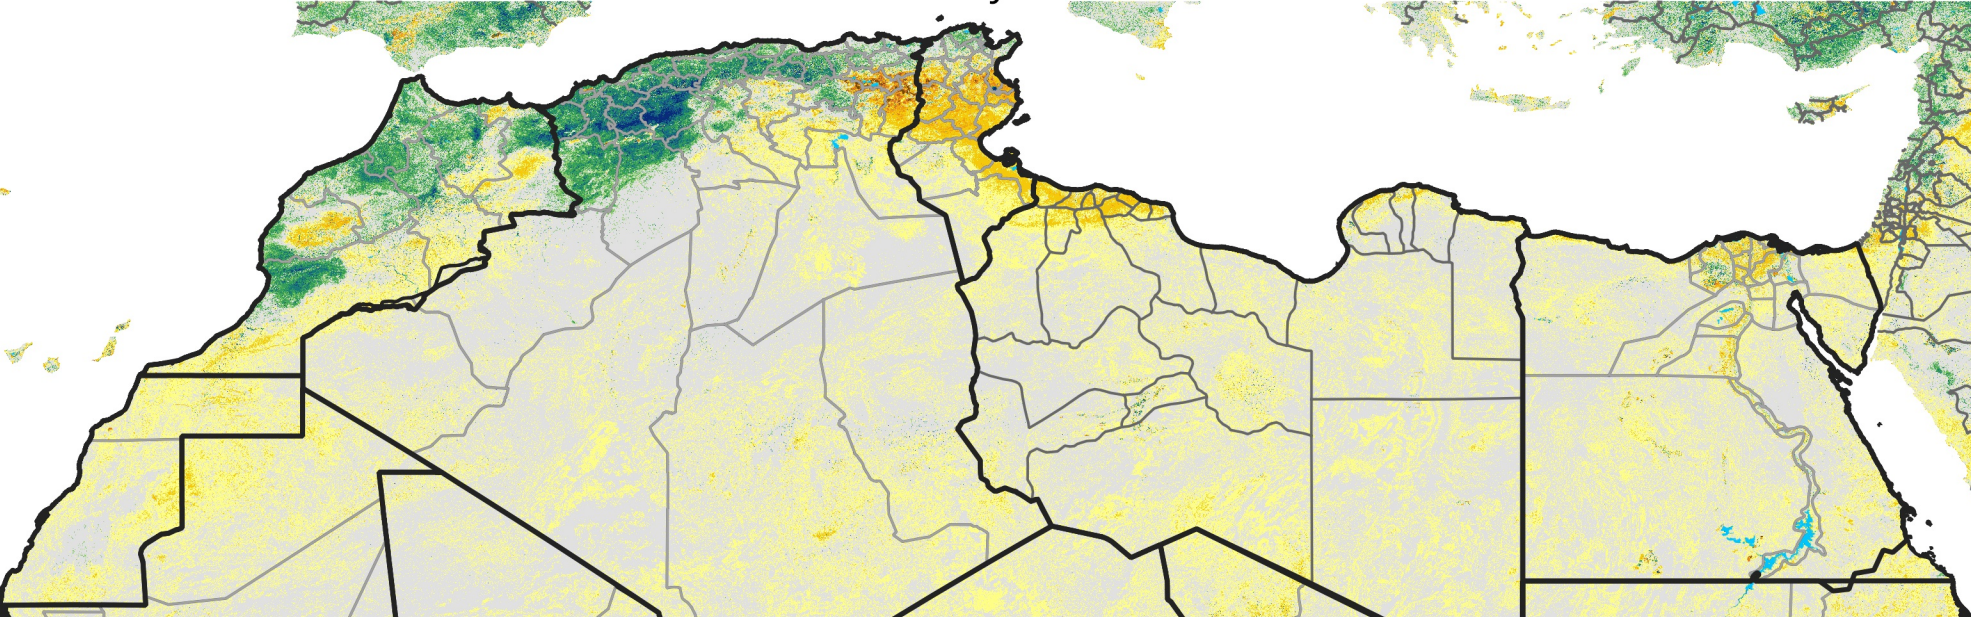

North Africa Percent of Mean NDVI

2013 / mean (2003 - 2022)
Period 14 / May 11 - 20, 2013

Percent of Normal