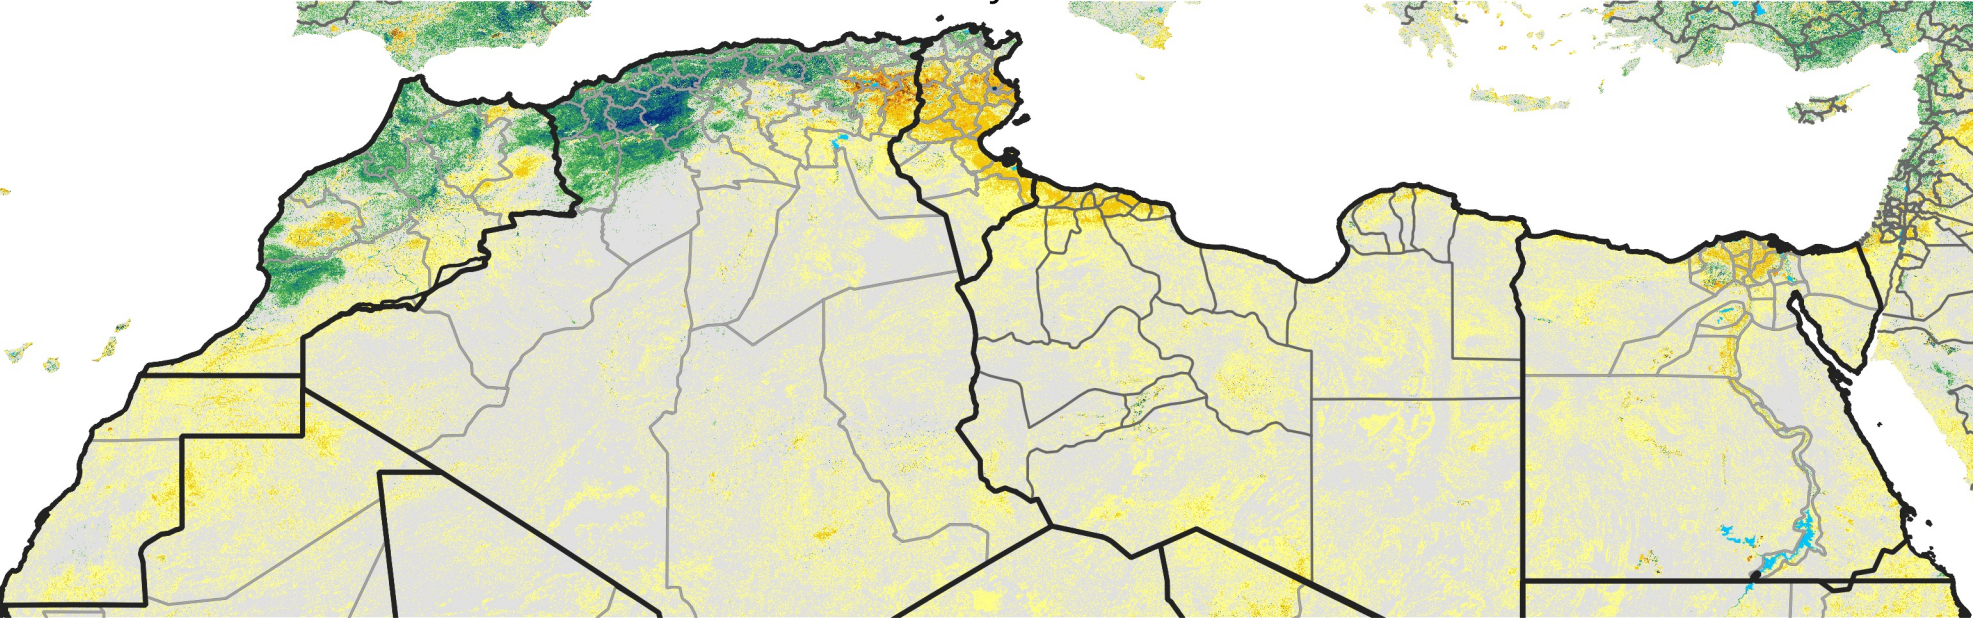

North Africa Percent of Mean NDVI

2013 / mean (2003 - 2022)
Period 15 / May 21 - 31, 2013

Percent of Normal