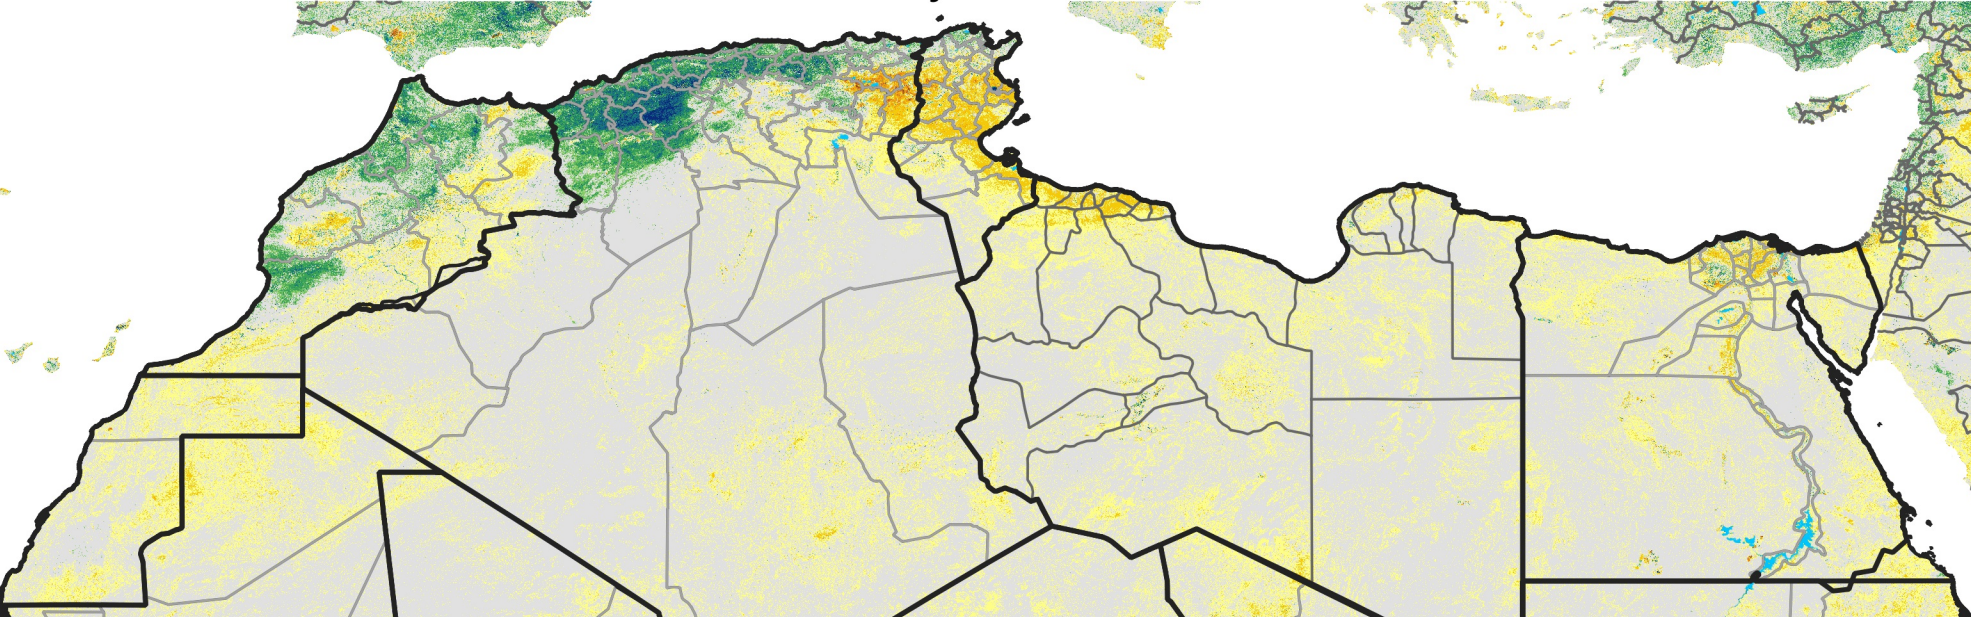

North Africa Percent of Mean NDVI

2013 / mean (2003 - 2022)
Period 16 / June 01 - 10, 2013

Percent of Normal