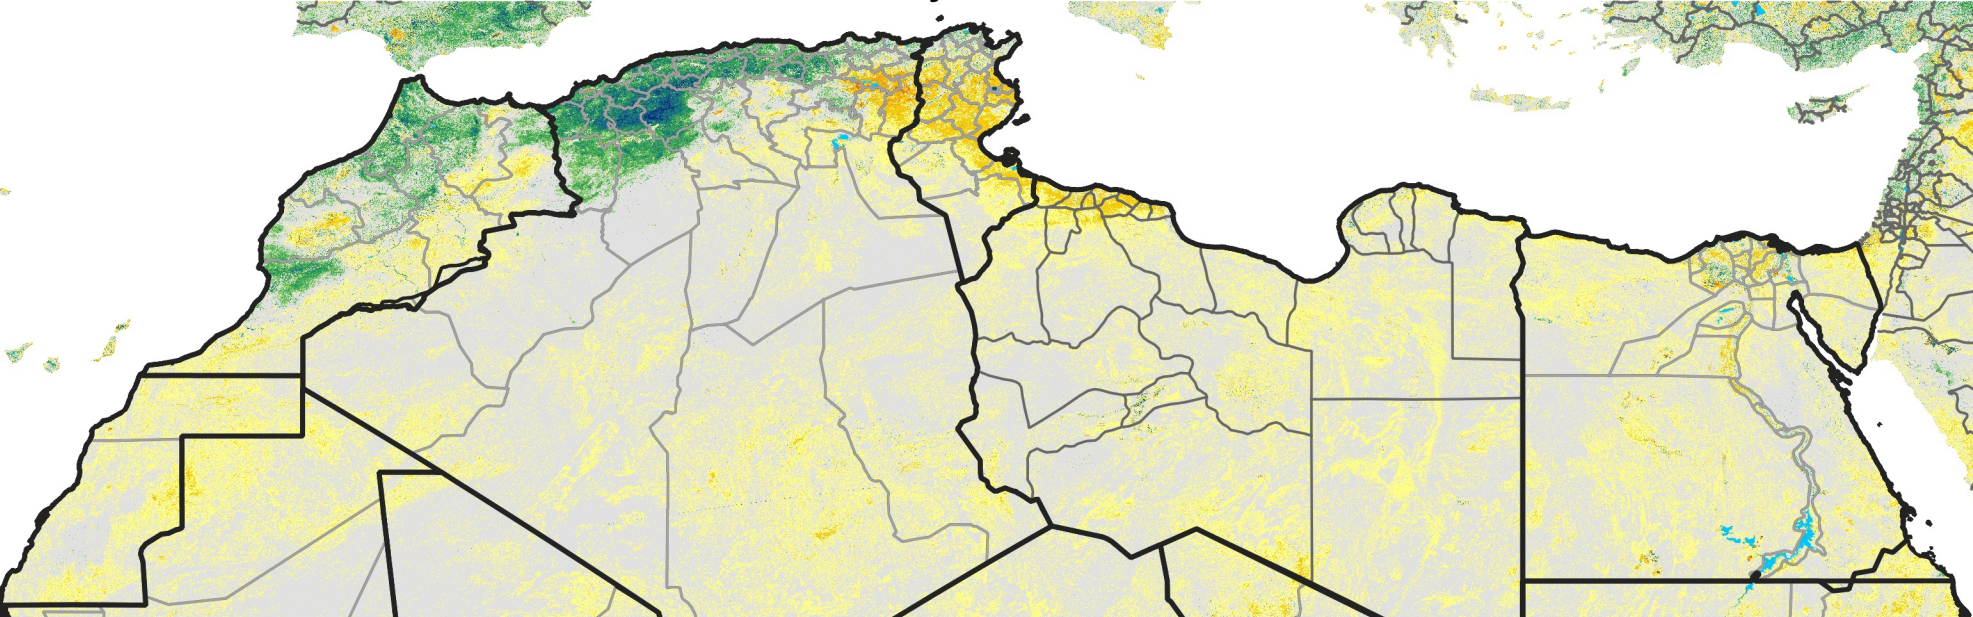

North Africa Percent of Mean NDVI

2013 / mean (2003 - 2022)
Period 17 / June 11 - 20, 2013

Percent of Normal