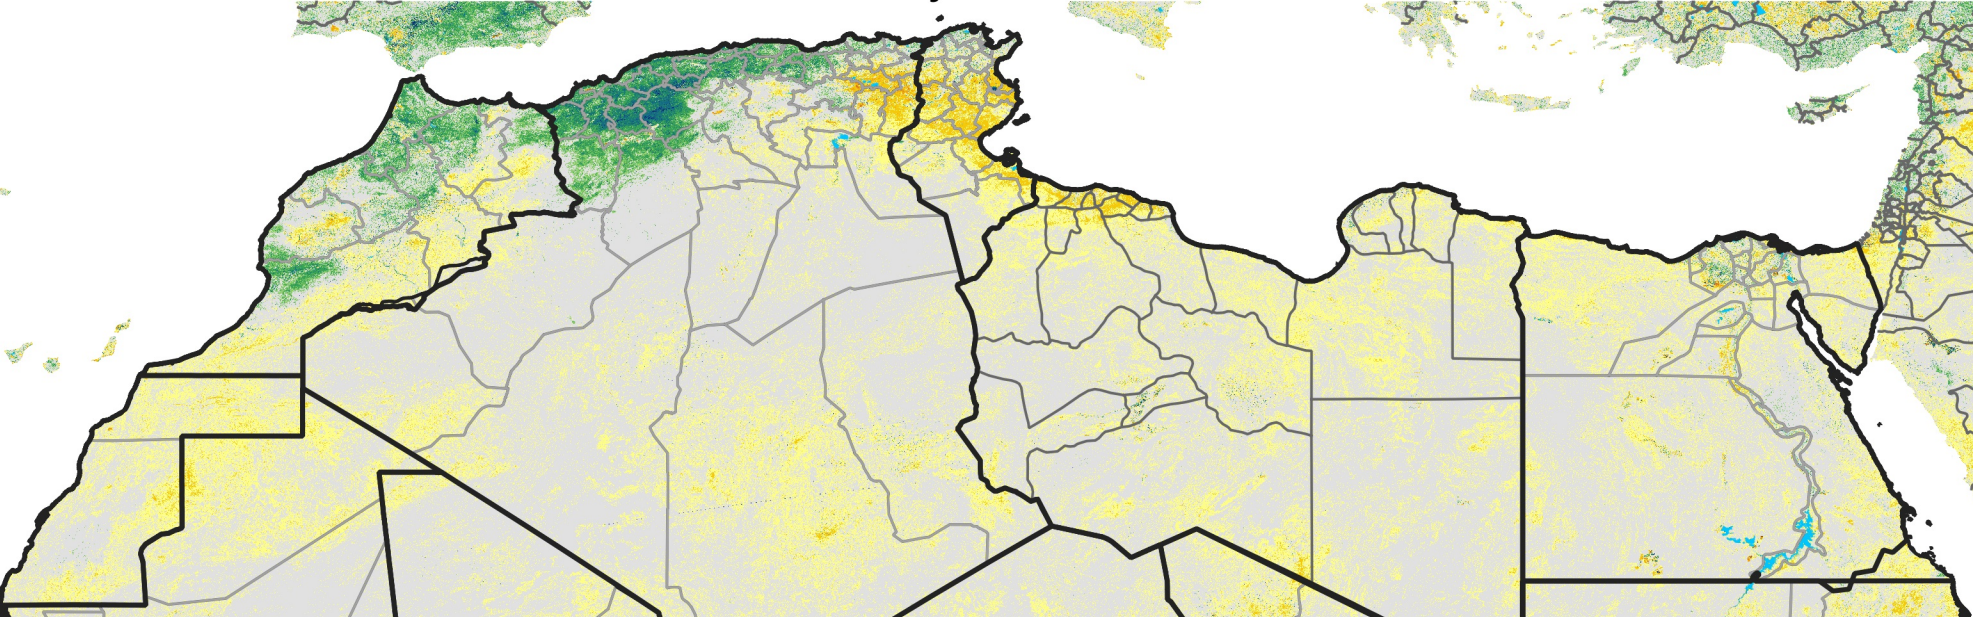

North Africa Percent of Mean NDVI

2013 / mean (2003 - 2022)
Period 18 / June 21 - 30, 2013

Percent of Normal