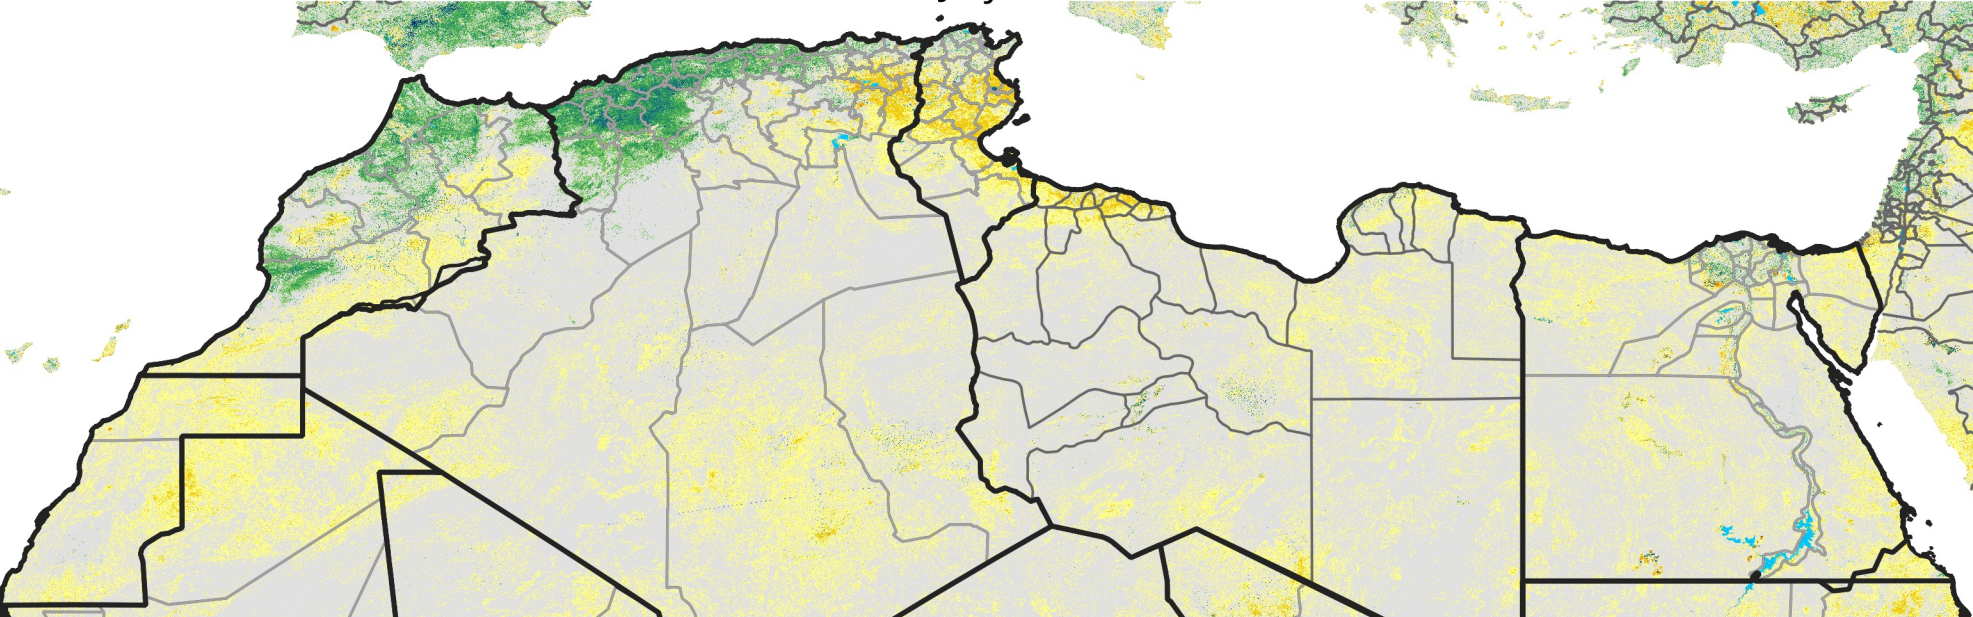

North Africa Percent of Mean NDVI

2013 / mean (2003 - 2022)
Period 19 / July 01 - 10, 2013

Percent of Normal