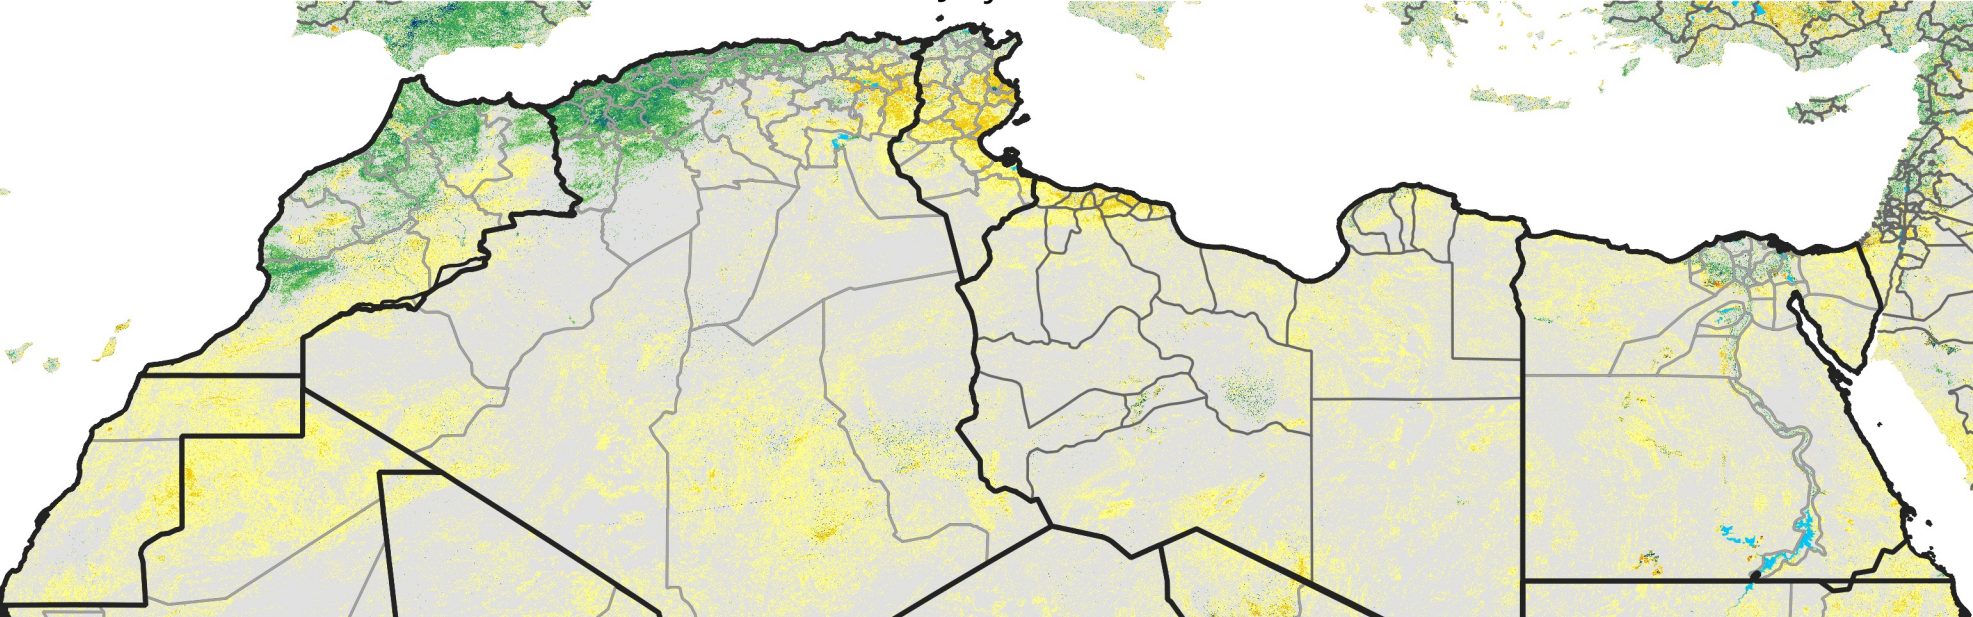

North Africa Percent of Mean NDVI

2013 / mean (2003 - 2022)
Period 20 / July 11 - 20, 2013

Percent of Normal